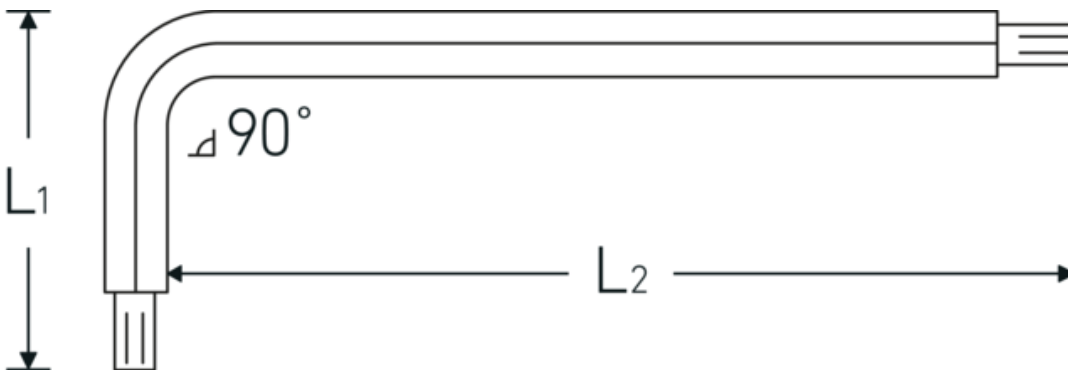

**10767**

Product no. **43263010**  
 GTIN **4018754332847**  
 Model **10767 10 KUGELKOPF-  
 WINKELSCHRAUBENDREHER  
 SECHSKANT**

**Label.**

Hex ballpoint L-wrench Hex drive 10mm L.40mm x 222mm

**Technical Drawing.**

**Technical Attributes.**

Drive profile	hex
External hex drive (mm)	10 mm
L1	40 mm
L2	222 mm

**Logistics data.**

Depth mm (IFS)	230
Width mm (IFS)	49
Height mm (IFS)	11
Length (packed, mm)	350
Width (packed, mm)	100
Height (packed, mm)	20
Volume (packed, dm <sup>3</sup> )	0.7 dm <sup>3</sup>
Product no.	43263010
Weight (gross, kg)	1,752