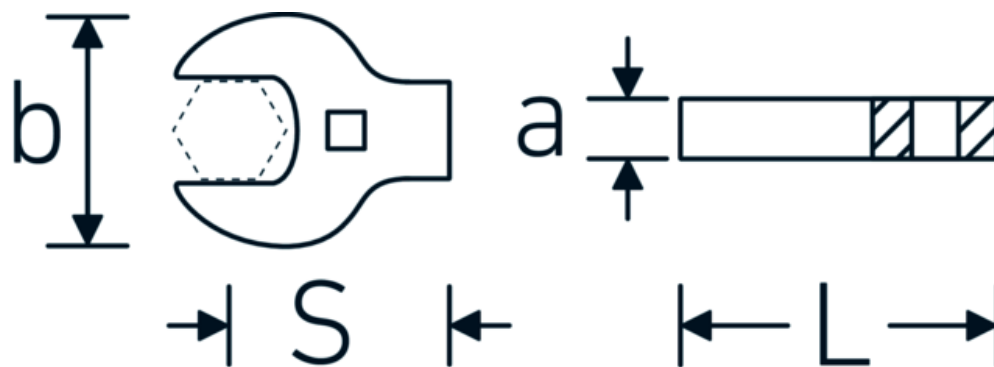

CROW-FOOT spanner heavy-duty, inch

540a HD

Product no. **02501036**
GTIN **4018754198085**
Model **540A HD SW 5/8**

Label. 3/8 " CROW-FOOT spanner heavy-duty, inch Spanner size 5/8" L.45mm

- Features.**
- for particularly high loadings, e.g. stainless steel screw fittings
 - full use of jaws in conjunction with standard ratchets
 - chrome plated
 - supplied without ratchet
 - Caution! Modified settings on torque wrench

Advantages.

For particularly high loads, e.g., stainless steel fittings.

Technical Drawing.

Technical Attributes.

a	11 mm
Internal square drive (inch)	3/8 "
Width mm (b)	34,8 mm
Length mm (L)	45 mm
S	27,7 mm
Spanner size [inch]	5/8 "

Logistics data.

Depth mm (IFS)	35
Width mm (IFS)	34
Height mm (IFS)	11
Length (packed, mm)	65
Width (packed, mm)	60
Height (packed, mm)	20
Volume (packed, dm3)	0.078 dm3
Art. no.	02501036
Weight (gross, kg)	0,061
Weight PAP (kg)	0,000
Weight PVC (kg)	0,002
GTIN	4018754198085
Country of origin	GERMANY
Region of origin	Nordrhein-Westfalen
WEEE/ElektroG	nicht ear-pflichtig
Customs tariff no.	82042000
Packing standard	1
Weight	58 g

Variants.

Art. no.	Model no. (ERP)	Description	GTIN
02501024	540A HD SW 3/8	3/8 " CROW-FOOT spanner heavy-duty, inch Spanner size 3/8" L.39mm	4018754285709
02501028	540A HD SW 7/16	3/8 " CROW-FOOT spanner heavy-duty, inch Spanner size 7/16" L.40mm	4018754285716