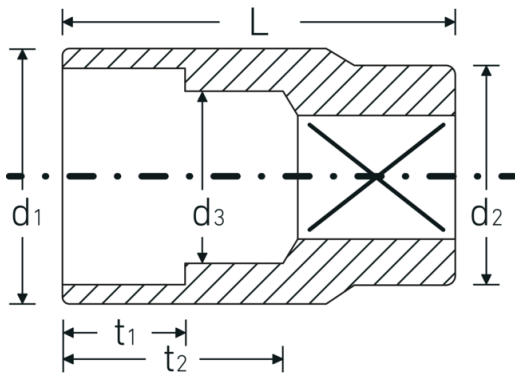

## Sockets 1/2", inch

50a

Product no. **03410048**  
GTIN **4018754007974**  
Model **50 A 1**

**Label.** 1/2 " Socket Wrench size 1" L.42mm

## Technical Drawing.

## Technical Attributes.

Drive profile	bi-hex AS-Drive®
Internal square drive (inch)	1/2 "
d1	33,7 mm
d2	27 mm
d3	24,2 mm
Length mm (L)	42 mm
Wrench size [inch]	1 "
t1	18,5 mm
t2	24 mm

## Variants.

Product no.	Model no. (ERP)	Description	GTIN
03410024	50 A 3/8	1/2 " Socket Wrench size 3/8" L.38mm	4018754007837
03410028	50 A 7/16	1/2 " Socket Wrench size 7/16" L.38mm	4018754007851
03410032	50 A 1/2	1/2 " Socket Wrench size 1/2" L.38mm	4018754007868
03410034	50 A 9/16	1/2 " Socket Wrench size 9/16" L.38mm	4018754007875
03410035	50 A 19/32	1/2 " Socket Wrench size 19/32" L.38mm	4018754007882
03410036	50 A 5/8	1/2 " Socket Wrench size 5/8" L.38mm	4018754007899
03410038	50 A 11/16	1/2 " Socket Wrench size 11/16" L.38mm	4018754007912
03410040	50 A 3/4	1/2 " Socket Wrench size 3/4" L.38mm	4018754007929
03410041	50 A 25/32	1/2 " Socket Wrench size 25/32" L.41mm	4018754007936
03410042	50 A 13/16	1/2 " Socket Wrench size 13/16" L.41mm	4018754007943
03410044	50 A 7/8	1/2 " Socket Wrench size 7/8" L.42mm	4018754007950
03410046	50 A 15/16	1/2 " Socket Wrench size 15/16" L.42mm	4018754007967
03410048	50 A 1	1/2 " Socket Wrench size 1" L.42mm	4018754007974
03410050	50 A 1 1/16	1/2 " Socket Wrench size 1 1/16" L.45mm	4018754007981
03410052	50 A 1 1/8	1/2 " Socket Wrench size 1 1/8" L.45mm	4018754007998
03410054	50 A 1 3/16	1/2 " Socket Wrench size 1 3/16" L.45mm	4018754008001
03410056	50 A 1 1/4	1/2 " Socket Wrench size 1 1/4" L.45mm	4018754008018
03410058	50 A 1 5/16	1/2 " Socket Wrench size 1 5/16" L.47mm	4018754127061
03410060	50 A 1 3/8	1/2 " Socket Wrench size 1 3/8" L.50mm	4018754127078
03410062	50 A 1 7/16	1/2 " Socket Wrench size 1 7/16" L.54mm	4018754127085
03410064	50 A 1 1/2	1/2 " Socket Wrench size 1 1/2" L.54mm	4018754127092