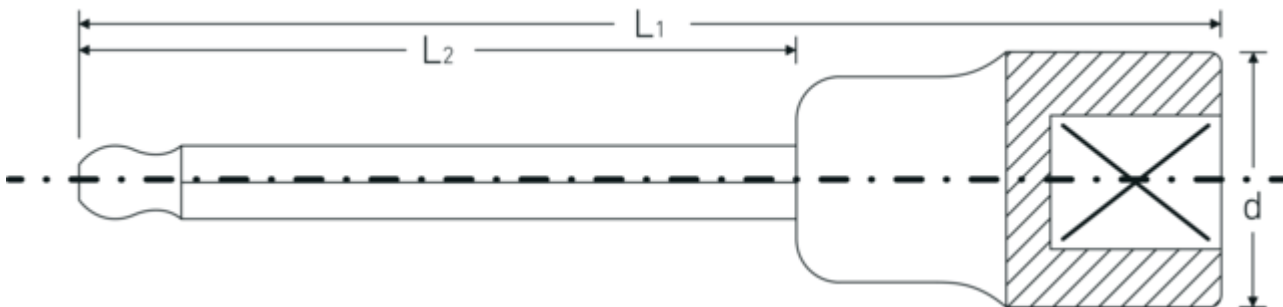

**INHEX screwdriver sockets 1/2",
metric, with ballpoint**

54KK

Product no. **03280007**
GTIN **4018754099689**
Model **54 KK 7**

Label. INHEX screwdriver socket 1/2 " 7mm L.100mm

Technical Drawing.

Technical Attributes.

Drive profile	hex
External hex drive (mm)	7 mm
Internal square drive (inch)	1/2 "
d	22,7 mm
L1	100 mm
L2	62 mm

Logistics data.

Depth mm (IFS)	100
Width mm (IFS)	23
Height mm (IFS)	23
Length (packed, mm)	140
Width (packed, mm)	110
Height (packed, mm)	23
Volume (packed, dm3)	0.3542 dm3
Product no.	03280007
Weight (gross, kg)	0,440
Weight PAP (kg)	0,000
Weight PVC (kg)	0,006

GTIN	4018754099689
Country of origin	GERMANY
Region of origin	Nordrhein-Westfalen
WEEE/ElektroG	nicht ear-pflichtig
Customs tariff no.	82042000
Packing standard	5
Weight	85 g

Variants.

Product no.	Model no. (ERP)	Description	GTIN
03280005	54 KK 5	INHEX screwdriver socket 1/2 " 5mm L.100mm	4018754007332
03280006	54 KK 6	INHEX screwdriver socket 1/2 " 6mm L.100mm	4018754007349
03280007	54 KK 7	INHEX screwdriver socket 1/2 " 7mm L.100mm	4018754099689
03280008	54 KK 8	INHEX screwdriver socket 1/2 " 8mm L.100mm	4018754007356
03280010	54 KK 10	INHEX screwdriver socket 1/2 " 10mm L.100mm	4018754007363