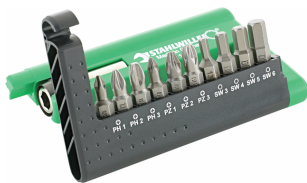

Bit screwdriver

1220-1223 1231-1234

Product no.	08030004
GTIN	4018754010660
Model	1234 BIT- SCHRAUBENDREHEREINSATZ

Label. Bit screwdriver Hex C 8 L.32mm

Features.

- DIN 3128
- for PHILLIPS® screws

Advantages.

For cross-slot screws.

Product highlights.

Grab it and go.

Ten bits in the convenient pocket-sized 1203 format – or twice that amount in the sturdy 1202 Bit Box. These compact STAHLWILLE bit boxes put the tools right where you need them. Made, of course, in Germany as premium quality tools.

Technical Attributes.

Drive profile	TORX® Schraubendreher 10769
External hex (inch)	5/16
DIN	DIN 3128
Size of output profile	PH4
Length mm (L)	32 mm
No.	1234

Logistics data.

Depth mm (IFS)	31
Width mm (IFS)	9
Height mm (IFS)	8
Length (packed, mm)	80
Width (packed, mm)	45
Height (packed, mm)	9
Volume (packed, dm3)	0.0324 dm3

External hex drive C 8

Art. no.	08030004
Weight (gross, kg)	0,123
Weight PAP (kg)	0,000
Weight PVC (kg)	0,002
GTIN	4018754010660
Country of origin	GERMANY
Region of origin	Nordrhein-Westfalen
WEEE/ElektroG	nicht ear-pflichtig
Customs tariff no.	82079030
Packing standard	10
Weight	12 g