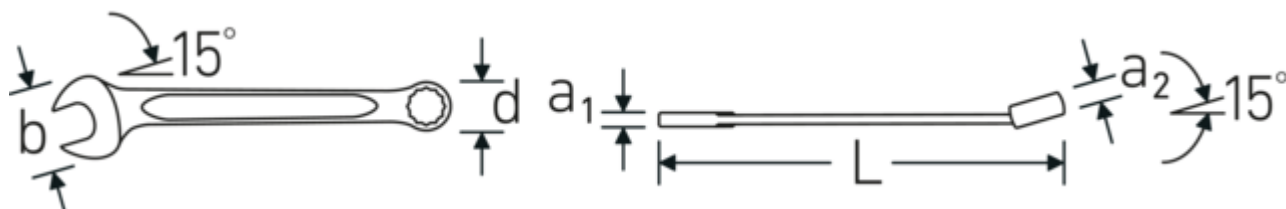

Technologies and features.

Double T-profile

Our combination and ring spanners have an additional recess in the middle of the tool. Similar to the principle of a double T-beam, this provides a tremendous load capacity and maximum strength whilst reducing weight.

Offset Shaft Design

Our spanners are specially designed with additional reinforcement in the load zones where the greatest amount of force is transmitted - namely where the jaw meets the shank - in order to prevent deformation.

Technical Attributes.

a1	3,9 mm
a2	6 mm
Drive profile	bi-hex AS-Drive®
Width mm (b)	15,5 mm
d	9,9 mm
DIN	DIN 3113 Form A / ISO 7738 Form A
Length mm (L)	110 mm
Jaw angle	15 °
Spanner width 1 [mm]	7 mm
Ring position	15 °
Spanner width 2 [mm]	7 mm
t	20 mm