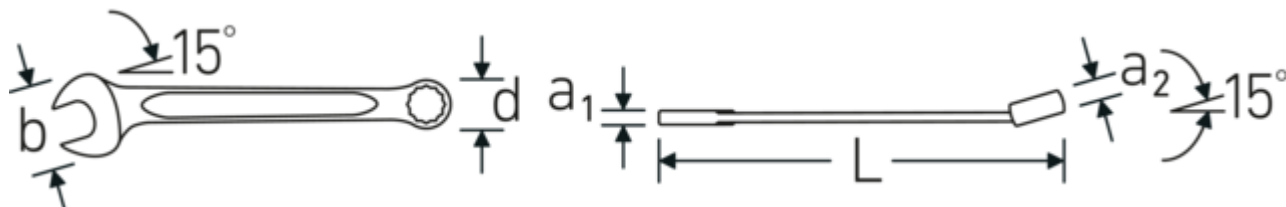

Technologies and features.

Double T-profile

Our combination and ring spanners have an additional recess in the middle of the tool. Similar to the principle of a double T-beam, this provides a tremendous load capacity and maximum strength whilst reducing weight.

Offset Shaft Design

Our spanners are specially designed with additional reinforcement in the load zones where the greatest amount of force is transmitted - namely where the jaw meets the shank - in order to prevent deformation.

Technical Attributes.

a1	6,7 mm
a2	11,5 mm
Drive profile	bi-hex AS-Drive®
Width mm (b)	42 mm
d	27,5 mm
DIN	DIN 3113 Form A / ISO 7738 Form A
Length mm (L)	230 mm
Jaw angle	15 °
Spanner width 1 [mm]	19 mm
Ring position	15 °
Spanner width 2 [mm]	19 mm
t	10 mm