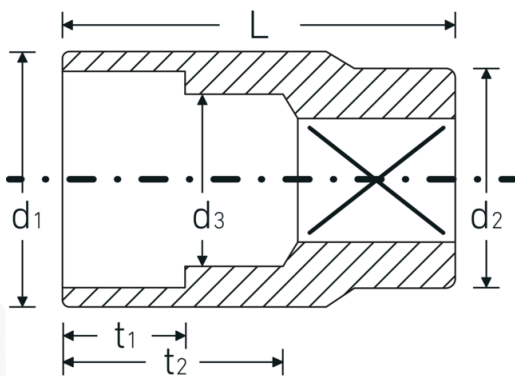

Socket

50a

Product no. **03410038**
GTIN **4018754007912**
Model **50 A 11/16**

Label. 1/2 " Socket Spanner size 11/16" L.38mm

Features.

- ASME B 107.1, Fed. Spec. GGG-W-641, SAE AS 954-E (test values)
- HPQ® heavy-duty steel, chrome-plated

Advantages.

ASME B 107.1, Fed. Spec. GGG-W-641, SAE AS 954-E (test values).

Technical Drawing.

Technical Attributes.

Drive profile bi-hex AS-Drive®
Internal square drive (inch) 1/2 "

Logistics data.

Depth mm (IFS) 38
Width mm (IFS) 25

d1	24,2 mm	Height mm (IFS)	25
d2	23,7 mm	Length (packed, mm)	135
d3	16,5 mm	Width (packed, mm)	60
Length mm (L)	38 mm	Height (packed, mm)	40
Spanner size [inch]	11/16 "	Volume (packed, dm3)	0.324 dm3
t1	15,5 mm	Art. no.	03410038
t2	19,2 mm	Weight (gross, kg)	0,690
		Weight PAP (kg)	0,000
		Weight PVC (kg)	0,007
		GTIN	4018754007912
		Country of origin	GERMANY
		Region of origin	Nordrhein-Westfalen
		WEEE/ElektroG	nicht ear-pflichtig
		Customs tariff no.	82042000
		Packing standard	10
		Weight	68 g