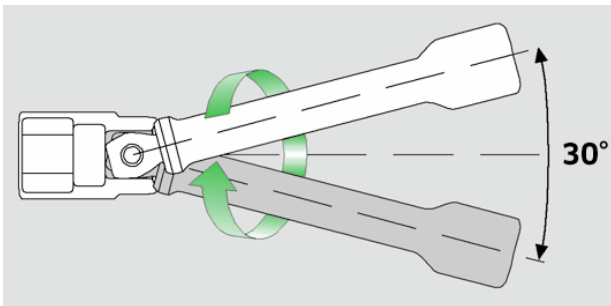

### 427W

Product no. **12010009**  
GTIN **4018754091133**  
Model **427W/6**

**Label.** 3/8 " Extension w.wobble-drive L.160mm

- Features.**
- swivel angle 15° each side
  - max. torque 80 N·m

## Advantages.

Pivot angles up to 15° to each side.

## Technical Attributes.

External square drive (inch)	3/8
Internal square drive (inch)	3/8 "
d	17 mm
Size	6
Length mm (L)	160 mm