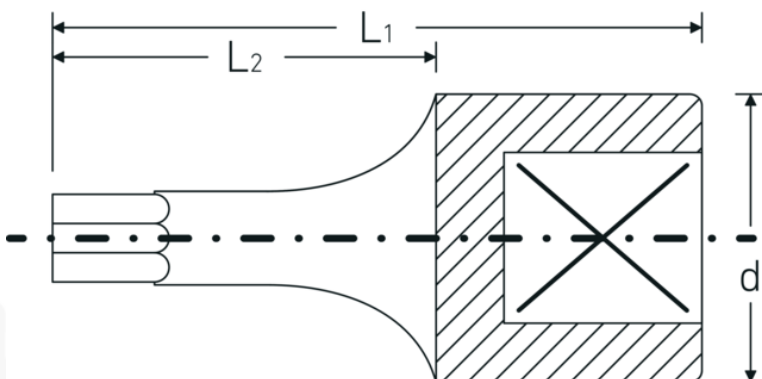

Screwdriver socket

44KTX

Product no. **01350009**
 GTIN **4018754001132**
 Model **44 KTX T 9**
SCHRAUBENDREHEREINSATZ
1/4 ZOLL

Label. 1/4 " Screwdriver socket L.28mm

Features.

- for inside TORX® screws
- Chrome Alloy Steel, chrome plated

Advantages.

For recessed TORX® screws

Technical Drawing.

Technical Attributes.

Drive profile TORX®
 Internal square drive (inch) 1/4 "

Logistics data.

Depth mm (IFS) 28
 Width mm (IFS) 12

d	11,6 mm	Height mm (IFS)	12
Size of output profile	T9	Length (packed, mm)	65
L1	28 mm	Width (packed, mm)	35
L2	16 mm	Height (packed, mm)	15
		Volume (packed, dm3)	0.034125 dm3
		Art. no.	01350009
		Weight (gross, kg)	0,053
		Weight PAP (kg)	0,000
		Weight PVC (kg)	0,002
		GTIN	4018754001132
		Country of origin	GERMANY
		Region of origin	Nordrhein-Westfalen
		WEEE/ElektroG	nicht ear-pflichtig
		Customs tariff no.	82042000
		Packing standard	5
		Weight	10 g

Variants.

Art. no.	Model no. (ERP)	Description	GTIN
01350008	44 KTX T 8 SCHRAUBENDREHEREINSATZ 1/4 ZOLL	1/4 " Screwdriver socket L.28mm	4018754001125
01350009	44 KTX T 9 SCHRAUBENDREHEREINSATZ 1/4 ZOLL	1/4 " Screwdriver socket L.28mm	4018754001132
01350010	44 KTX T 10 SCHRAUBENDREHEREINSATZ 1/4 ZOLL	1/4 " Screwdriver socket L.28mm	4018754001149
01350015	44 KTX T 15 SCHRAUBENDREHEREINSATZ 1/4 ZOLL	1/4 " Screwdriver socket L.28mm	4018754001156
01350020	44 KTX T 20 SCHRAUBENDREHEREINSATZ 1/4 ZOLL	1/4 " Screwdriver socket L.28mm	4018754001163
01350025	44 KTX T 25 SCHRAUBENDREHEREINSATZ 1/4 ZOLL	1/4 " Screwdriver socket L.28mm	4018754001170
01350027	44 KTX T 27 SCHRAUBENDREHEREINSATZ 1/4 ZOLL	1/4 " Screwdriver socket L.28mm	4018754001187
01350030	44 KTX T 30 SCHRAUBENDREHEREINSATZ 1/4 ZOLL	1/4 " Screwdriver socket L.28mm	4018754001194