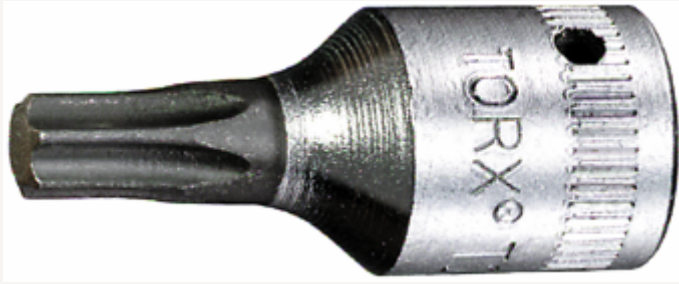

Screwdriver socket

44KTX

Product no. **01350009**
 GTIN **4018754001132**
 Model **44 KTX T 9**
SCHRAUBENDREHEREINSATZ
1/4 ZOLL

Label. 1/4 " Screwdriver socket L.28mm

Features.

- for inside TORX® screws
- Chrome Alloy Steel, chrome plated

Advantages.

For recessed TORX® screws

Technical Drawing.

Technical Attributes.

Drive profile TORX®
 Internal square drive (inch) 1/4 "

Logistics data.

Depth mm (IFS) 28
 Width mm (IFS) 12

d	11,6 mm	Height mm (IFS)	12
Size of output profile	T9	Length (packed, mm)	65
L1	28 mm	Width (packed, mm)	35
L2	16 mm	Height (packed, mm)	15
		Volume (packed, dm3)	0.034125 dm3
		Art. no.	01350009
		Weight (gross, kg)	0,053
		Weight PAP (kg)	0,000
		Weight PVC (kg)	0,002
		GTIN	4018754001132
		Country of origin	GERMANY
		Region of origin	Nordrhein-Westfalen
		WEEE/ElektroG	nicht ear-pflichtig
		Customs tariff no.	82042000
		Packing standard	5
		Weight	10 g

Variants.

Art. no.	Model no. (ERP)	Description	GTIN
01350008	44 KTX T 8 SCHRAUBENDREHEREINSATZ 1/4 ZOLL	1/4 " Screwdriver socket L.28mm	4018754001125
01350009	44 KTX T 9 SCHRAUBENDREHEREINSATZ 1/4 ZOLL	1/4 " Screwdriver socket L.28mm	4018754001132
01350010	44 KTX T 10 SCHRAUBENDREHEREINSATZ 1/4 ZOLL	1/4 " Screwdriver socket L.28mm	4018754001149
01350015	44 KTX T 15 SCHRAUBENDREHEREINSATZ 1/4 ZOLL	1/4 " Screwdriver socket L.28mm	4018754001156
01350020	44 KTX T 20 SCHRAUBENDREHEREINSATZ 1/4 ZOLL	1/4 " Screwdriver socket L.28mm	4018754001163
01350025	44 KTX T 25 SCHRAUBENDREHEREINSATZ 1/4 ZOLL	1/4 " Screwdriver socket L.28mm	4018754001170
01350027	44 KTX T 27 SCHRAUBENDREHEREINSATZ 1/4 ZOLL	1/4 " Screwdriver socket L.28mm	4018754001187
01350030	44 KTX T 30 SCHRAUBENDREHEREINSATZ 1/4 ZOLL	1/4 " Screwdriver socket L.28mm	4018754001194