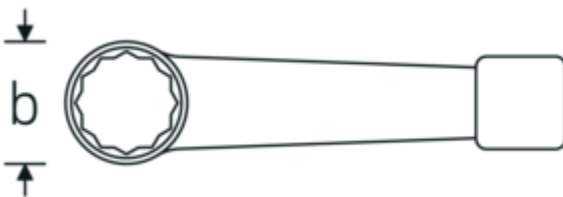

Impact ring spanner, metric

4205

Product no. **42050065**
GTIN **4018754024308**
Model **4205 65**

Label. Striking face ring spanner Spanner size 65mm L.290mm

Features.

- DIN 7444
- special steel, grey

Advantages.

DIN 7444.

Technical Drawing.

Technical Attributes.

a	29 mm
Width mm (b)	101 mm
DIN	DIN 7444
Length mm (L)	290 mm
Spanner width 1 [mm]	65 mm

Logistics data.

Depth mm (IFS)	300
Width mm (IFS)	102
Height mm (IFS)	30
Length (packed, mm)	300
Width (packed, mm)	102
Height (packed, mm)	30

Volume (packed, dm3)	0.918 dm3
Art. no.	42050065
Weight (gross, kg)	2,100
Weight PAP (kg)	0,000
Weight PVC (kg)	0,000
GTIN	4018754024308
Country of origin	GERMANY
Region of origin	Nordrhein-Westfalen
WEEE/ElektroG	nicht ear-pflichtig
Customs tariff no.	82041100
Packing standard	1
Weight	2100 g

42050165	4205 165	Striking face ring spanner Spanner size 165mm L.650mm	4018754024506
42050170	4205 170	Striking face ring spanner Spanner size 170mm L.650mm	4018754024513
42050175	4205 175	Striking face ring spanner Spanner size 175mm L.650mm	4018754024520
42050180	4205 180	Striking face ring spanner Spanner size 180mm L.650mm	4018754024537
42050210	4205 210	Striking face ring spanner Spanner size 210mm L.750mm	4018754024575