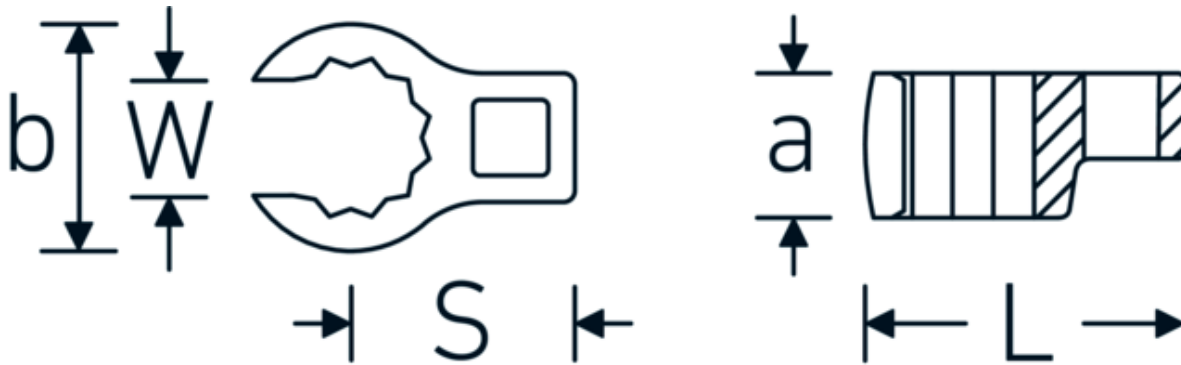

## CROW-RING spanner

440a

Product no. **03490065**  
GTIN **4018754008506**  
Model **440 A 1 9/16**

**Label.** 1/2 " CROW-RING spanner Spanner size 1 9/16" L.70,1mm

- Features.**
- Chrome Alloy Steel, chrome plated
  - caution! Modified settings on torque wrench
  - size 3/8: for Volvo aircraft engine, type "JAS"

### Technical Drawing.

### Technical Attributes.

a	24 mm
Internal square drive (inch)	1/2 "
Width mm (b)	55,9 mm
Length mm (L)	70,1 mm
S	36,7 mm
Spanner size [inch]	1 9/16 "

### Logistics data.

Depth mm (IFS)	70
Width mm (IFS)	56
Height mm (IFS)	24
Length (packed, mm)	70
Width (packed, mm)	56
Height (packed, mm)	24

<b>W</b>	29,4 mm	<b>Volume (packed, dm3)</b>	0.09408 dm3
		<b>Art. no.</b>	03490065
		<b>Weight (gross, kg)</b>	0,172
		<b>Weight PAP (kg)</b>	0,000
		<b>Weight PVC (kg)</b>	0,003
		<b>GTIN</b>	4018754008506
		<b>Country of origin</b>	GERMANY
		<b>Region of origin</b>	Nordrhein-Westfalen
		<b>WEEE/ElektroG</b>	nicht ear-pflichtig
		<b>Customs tariff no.</b>	82042000
		<b>Packing standard</b>	1
		<b>Weight</b>	172 g