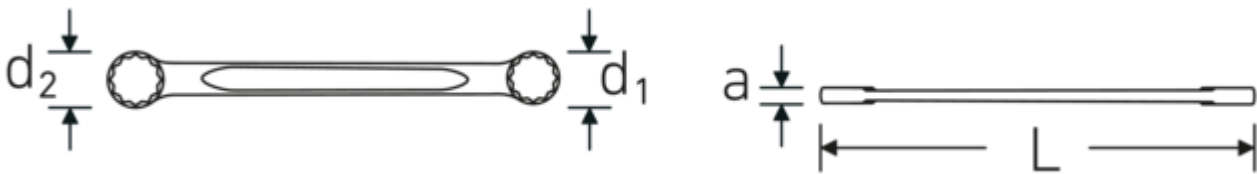

Double ring wrench, metric

StahlwilleSTABIL®21

Product no. **41051719**
GTIN **4018754021338**
Model **21 17 x 19**

Label. Double ring wrench Wrench size 17 x 19 mm L.185mm

Technical Drawing.

Technical Attributes.

a	8 mm
Drive profile	bi-hex AS-Drive®
d1	25 mm
d2	27,6 mm
DIN	DIN 837 / ISO 10103
Length mm (L)	185 mm
Wrench width 1 [mm]	17 mm
Wrench width 2 [mm]	19 mm

Logistics data.

Depth mm (IFS)	185
Width mm (IFS)	27
Height mm (IFS)	10
Length (packed, mm)	200
Width (packed, mm)	70
Height (packed, mm)	47
Volume (packed, dm3)	0.658 dm3
Product no.	41051719
Weight (gross, kg)	0,780
Weight PAP (kg)	0,000
Weight PVC (kg)	0,010
GTIN	4018754021338
Country of origin	GERMANY

41053034 21 30 x 34

Double ring wrench Wrench size 30 x
34 mm L.325mm

4018754021437

GTIN-Code.