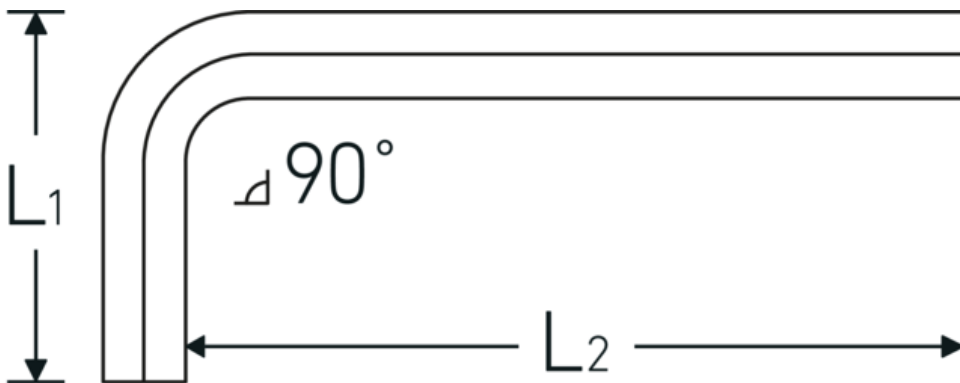

## Hex key L-wrench

10760CV

Product no. **43150090**  
 GTIN **4018754027026**  
 Model **10760 CV 0.9MM 0.035 ZOLL**  
**WINKELSCHRAUBENDREHER**

### Label.

Hex key L-wrench screwdriver Hex drive 0,9mm L.10mm x 32mm

### Technical Attributes.

Drive profile	hex
External hex drive (mm)	0,9 mm
DIN	DIN ISO 2936
L1	10 mm
L2	32 mm
Length mm (L)	36 mm

### Logistics data.

Depth mm (IFS)	36
Width mm (IFS)	11
Height mm (IFS)	3
Length (packed, mm)	42
Width (packed, mm)	11
Height (packed, mm)	4
Volume (packed, dm <sup>3</sup> )	0.001848 dm <sup>3</sup>
Product no.	43150090
Weight (gross, kg)	0,013