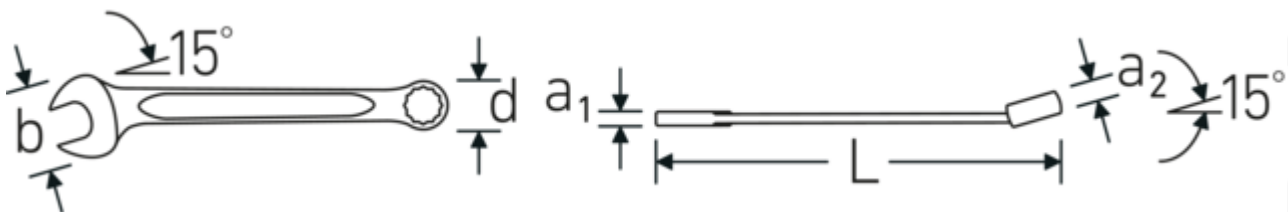

Technologies and features.

Double T-profile

Our combination and ring wrenches have an additional recess in the middle of the tool. Similar to the principle of a double T-beam, this provides a tremendous load capacity and maximum strength whilst reducing weight.

Offset Shaft Design

STAHLWILLE wrenches are reinforced between the jaw and shaft, as this is where the greatest forces are exerted. The special design strengthens the stress zones, thus reducing the risk of breakage to a minimum.

Technical Attributes.

a1	11 mm
a2	19 mm
Drive profile	bi-hex AS-Drive®
Width mm (b)	87 mm
d	53,6 mm
DIN	DIN 3113 Form A / ISO 7738 Form A
Length mm (L)	480 mm
Jaw angle	15 °
Wrench width 1 [mm]	38 mm
Ring position	15 °