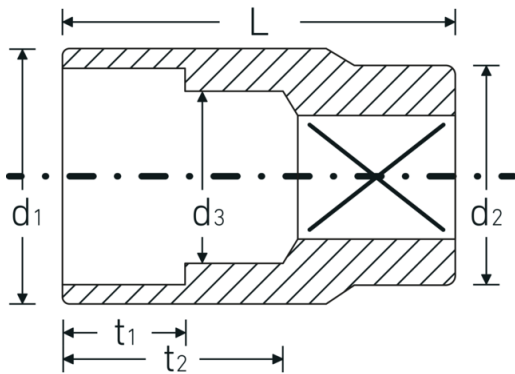

Sockets 1/2", inch

50a

Product no. **03410050**
GTIN **4018754007981**
Model **50 A 1 1/16**

Label.

1/2 " Socket Wrench size 1 1/16" L.45mm

Technical Drawing.

Technical Attributes.

Drive profile	bi-hex AS-Drive®
Internal square drive (inch)	1/2 "
d1	36,2 mm
d2	26 mm
d3	25,8 mm
Length mm (L)	45 mm
Wrench size [inch]	1 1/16 "
t1	19,5 mm
t2	26,5 mm

Variants.

Product no.	Model no. (ERP)	Description	GTIN
03410024	50 A 3/8	1/2 " Socket Wrench size 3/8" L.38mm	4018754007837
03410028	50 A 7/16	1/2 " Socket Wrench size 7/16" L.38mm	4018754007851
03410032	50 A 1/2	1/2 " Socket Wrench size 1/2" L.38mm	4018754007868
03410034	50 A 9/16	1/2 " Socket Wrench size 9/16" L.38mm	4018754007875
03410035	50 A 19/32	1/2 " Socket Wrench size 19/32" L.38mm	4018754007882
03410036	50 A 5/8	1/2 " Socket Wrench size 5/8" L.38mm	4018754007899
03410038	50 A 11/16	1/2 " Socket Wrench size 11/16" L.38mm	4018754007912
03410040	50 A 3/4	1/2 " Socket Wrench size 3/4" L.38mm	4018754007929
03410041	50 A 25/32	1/2 " Socket Wrench size 25/32" L.41mm	4018754007936
03410042	50 A 13/16	1/2 " Socket Wrench size 13/16" L.41mm	4018754007943
03410044	50 A 7/8	1/2 " Socket Wrench size 7/8" L.42mm	4018754007950
03410046	50 A 15/16	1/2 " Socket Wrench size 15/16" L.42mm	4018754007967
03410048	50 A 1	1/2 " Socket Wrench size 1" L.42mm	4018754007974
03410050	50 A 1 1/16	1/2 " Socket Wrench size 1 1/16" L.45mm	4018754007981
03410052	50 A 1 1/8	1/2 " Socket Wrench size 1 1/8" L.45mm	4018754007998
03410054	50 A 1 3/16	1/2 " Socket Wrench size 1 3/16" L.45mm	4018754008001
03410056	50 A 1 1/4	1/2 " Socket Wrench size 1 1/4" L.45mm	4018754008018
03410058	50 A 1 5/16	1/2 " Socket Wrench size 1 5/16" L.47mm	4018754127061
03410060	50 A 1 3/8	1/2 " Socket Wrench size 1 3/8" L.50mm	4018754127078
03410062	50 A 1 7/16	1/2 " Socket Wrench size 1 7/16" L.54mm	4018754127085
03410064	50 A 1 1/2	1/2 " Socket Wrench size 1 1/2" L.54mm	4018754127092