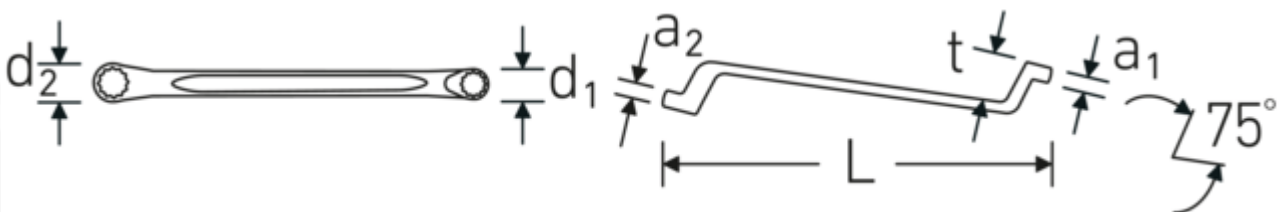

Double-ended ring spanner, metric, offset

StahlwilleSTABIL®20

Product no. 41042528
GTIN 4018754021093
Model StahlwilleSTABIL 20 25 x 28

Label. Double-ended ring spanner Spanner size 25 x 28 mm L.350mm

Features. StahlwilleSTABIL®

- offset
- DIN 838/ISO 10104
- Chrome Alloy Steel, chrome plated

Advantages.

Low-crank

The distinctive STAHLWILLE rounded finish gives the combination spanner a non-slip and pleasant feel for safe working, even with oil-smearred hands.

Manufactured from durable chrome-alloy steel for a long service life and resistance to wear.

Technical Drawing.

Technical Attributes.

a1	14 mm
a2	15 mm
Drive profile	bi-hex AS-Drive®
d1	36 mm
d2	40 mm
Length mm (L)	350 mm
Spanner width 1 [mm]	25 mm
Ring position	75 °
Spanner width 2 [mm]	28 mm
t	34 mm

Logistics data.

Depth mm (IFS)	358
Width mm (IFS)	39
Height mm (IFS)	41
Length (packed, mm)	380
Width (packed, mm)	110
Height (packed, mm)	42
Volume (packed, dm3)	1.7556 dm3
Art. no.	41042528
Weight (gross, kg)	2,070
Weight PAP (kg)	0,000
Weight PVC (kg)	0,019
GTIN	4018754021093
Country of origin	GERMANY
Region of origin	Nordrhein-Westfalen
WEEE/ElektroG	nicht ear-pflichtig
Customs tariff no.	82041100
Packing standard	5
Weight	414 g