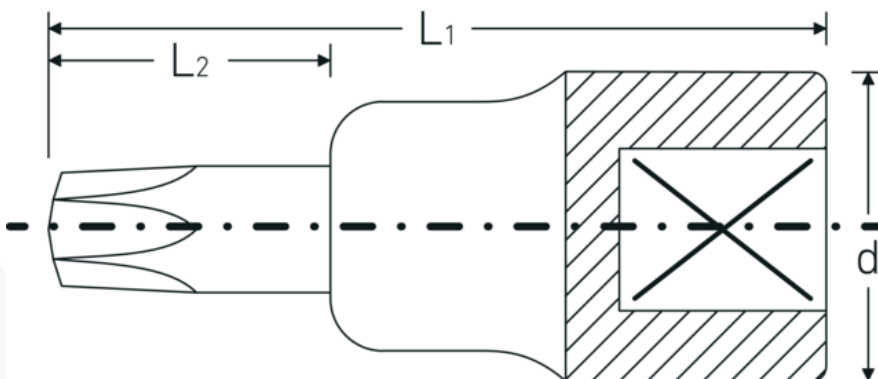

Screwdriver socket

54TXB

Product no. **03110020**
GTIN **4018754101986**
Model **54 TXB T 20**

Label. 1/2 " Screwdriver socket L.55mm

- Features.**
- for inside TORX® screws, tamper proof
 - with hollow point (TORX® Tamper Resistant)
 - Chrome Alloy Steel, chrome plated

Advantages.

For recessed TORX® screws

Technical Drawing.

Technical Attributes.

Drive profile

TORX®

Logistics data.

Depth mm (IFS)

56

Internal square drive (inch)	1/2 "	Width mm (IFS)	23
d	22,7 mm	Height mm (IFS)	23
Size of output profile	T20	Length (packed, mm)	100
L1	55 mm	Width (packed, mm)	90
L2	17 mm	Height (packed, mm)	23
		Volume (packed, dm3)	0.207 dm3
		Art. no.	03110020
		Weight (gross, kg)	0,355
		Weight PAP (kg)	0,000
		Weight PVC (kg)	0,005
		GTIN	4018754101986
		Country of origin	GERMANY
		Region of origin	Nordrhein-Westfalen
		WEEE/ElektroG	nicht ear-pflichtig
		Customs tariff no.	82042000
		Packing standard	5
		Weight	70 g