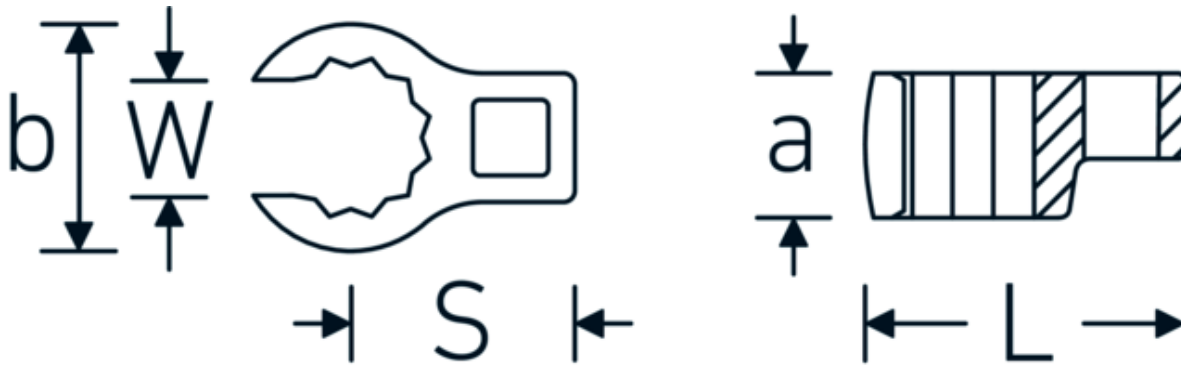

CROW-RING spanner

440a

Product no. 01490034
GTIN 4018754001484
Model 440 A 9/16

Label. 1/4 " CROW-RING spanner Spanner size 9/16" L.31,7mm

- Features.**
- Chrome Alloy Steel, chrome plated
 - caution! Modified settings on torque wrench
 - size 3/8: for Volvo aircraft engine, type "JAS"

Technical Drawing.

Technical Attributes.

a	14 mm
Internal square drive (inch)	1/4 "
Width mm (b)	22,2 mm
Length mm (L)	31,7 mm
S	16,4 mm
Spanner size [inch]	9/16 "

Logistics data.

Depth mm (IFS)	31
Width mm (IFS)	23
Height mm (IFS)	14
Length (packed, mm)	31
Width (packed, mm)	23
Height (packed, mm)	14

Variants.

Art. no.	Model no. (ERP)	Description	GTIN
01490024	440 A 3/8	1/4 " CROW-RING spanner Spanner size 3/8" L.28,4mm	4018754116805
01490028	440 A 7/16	1/4 " CROW-RING spanner Spanner size 7/16" L.28mm	4018754001460
01490032	440 A 1/2	1/4 " CROW-RING spanner Spanner size 1/2" L.30,5mm	4018754001477
01490034	440 A 9/16	1/4 " CROW-RING spanner Spanner size 9/16" L.31,7mm	4018754001484
02490036	440 A 5/8	3/8 " CROW-RING spanner Spanner size 5/8" L.36,5mm	4018754004546
02490038	440 A 11/16	3/8 " CROW-RING spanner Spanner size 11/16" L.39,2mm	4018754004553
02490040	440 A 3/4	3/8 " CROW-RING spanner Spanner size 3/4" L.40,9mm	4018754004560
02490042	440 A 13/16	3/8 " CROW-RING spanner Spanner size 13/16" L.42,9mm	4018754004577
02490044	440 A 7/8	3/8 " CROW-RING spanner Spanner size 7/8" L.45,2mm	4018754004584
02490046	440 A 15/16	3/8 " CROW-RING spanner Spanner size 15/16" L.47,2mm	4018754004591
02490048	440 A 1	3/8 " CROW-RING spanner Spanner size 1" L.49,3mm	4018754004607
02490050	440 A 1 1/16	3/8 " CROW-RING spanner Spanner size 1 1/16" L.52,8mm	4018754004614
03490052	440 A 1 1/8	1/2 " CROW-RING spanner Spanner size 1 1/8" L.56,8mm	4018754008445
03490056	440 A 1 1/4	1/2 " CROW-RING spanner Spanner size 1 1/4" L.62,5mm	4018754008452