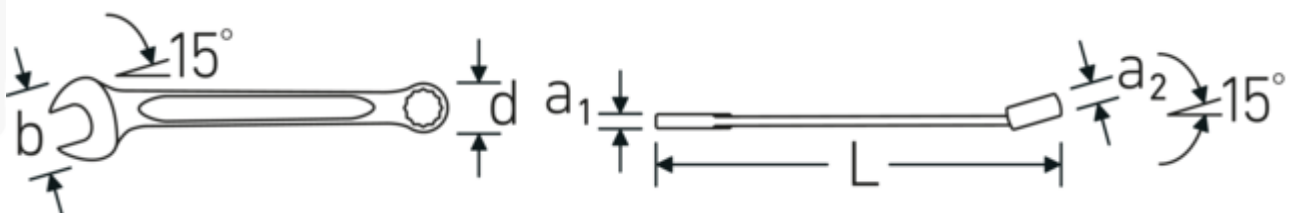

Combination spanner set OPEN BOX, metric

OPEN BOX 13

Product no. **96400816**
GTIN **4018754122905**
Model **OPEN BOX 13/16**

Label.

Combination spanner set OPEN BOX 13/16 7-24 16 pcs.

Features.

- wrench with metric dimensions, even wrench sizes
- DIN 3113 Form A/ISO 7738 Form A
- jaw side straight, ring side 15° angled
- sturdy, slim and lightweight intelligent design
- high bending strength due to double T-profile
- STAHLWILLE's round finish ensures a surface that is pleasant to the skin and has a good grip
- extremely sturdy, exceptionally durable
- drop-forged, hardened and cooled in oil bath
- chrome-alloy steel, chrome plated
- in cardboard packaging

Advantages.

Made in Germany - Combination spanner set in carton, 16 pcs.-pcs, 7-24 mm, ring side 15° angled, DIN 3113 Form A / ISO 7738 Form A, .

Technical Drawing.

Technical Attributes.

| | |
|------------------------|--------------------------------------|
| Number of tools | 16 pcs. |
| Range | 7-24 |
| DIN | DIN 3113 Form A / ISO 7738 Form A |
| Jaw angle | 15 ° |
| No. | 13/16 |

Logistics data.

| | |
|-----------------------------|---------------------|
| Depth mm (IFS) | 280 |
| Width mm (IFS) | 100 |
| Height mm (IFS) | 44 |
| Length (packed, mm) | 280 |
| Width (packed, mm) | 100 |
| Height (packed, mm) | 44 |
| Volume (packed, dm3) | 1.232 dm3 |
| Art. no. | 96400816 |
| Weight (gross, kg) | 1,630 |
| Weight PAP (kg) | 0,066 |
| Weight PVC (kg) | 0,000 |
| GTIN | 4018754122905 |
| Country of origin | GERMANY |
| Region of origin | Nordrhein-Westfalen |
| WEEE/ElektroG | nicht ear-pflichtig |
| Customs tariff no. | 82041100 |
| Packing standard | 1 |
| Weight | 1620 g |