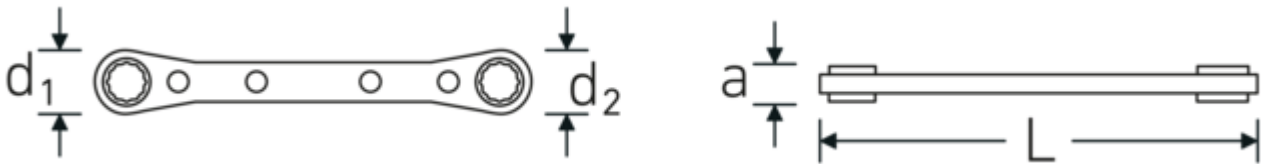

## Ratchet ring wrench, metric, bi-hex

25

Product no. **41130708**  
GTIN **4018754022120**  
Model **25 7 x 8**

### Label.

Ratchet ring wrench Wrench size 7 x 8 mm L.109mm

### Technical Attributes.

a	9 mm
Drive profile	bi-hex AS-Drive®
d1	15 mm
d2	17 mm
Length mm (L)	109 mm
Wrench width 1 [mm]	7 mm
Wrench width 2 [mm]	8 mm

### Logistics data.

Depth mm (IFS)	110
Width mm (IFS)	18
Height mm (IFS)	10
Length (packed, mm)	111
Width (packed, mm)	19
Height (packed, mm)	11
Volume (packed, dm3)	0.023199 dm3
Product no.	41130708
Weight (gross, kg)	0,060
Weight PAP (kg)	0,000
Weight PVC (kg)	0,003
GTIN	4018754022120
Country of origin	UNITED STATES