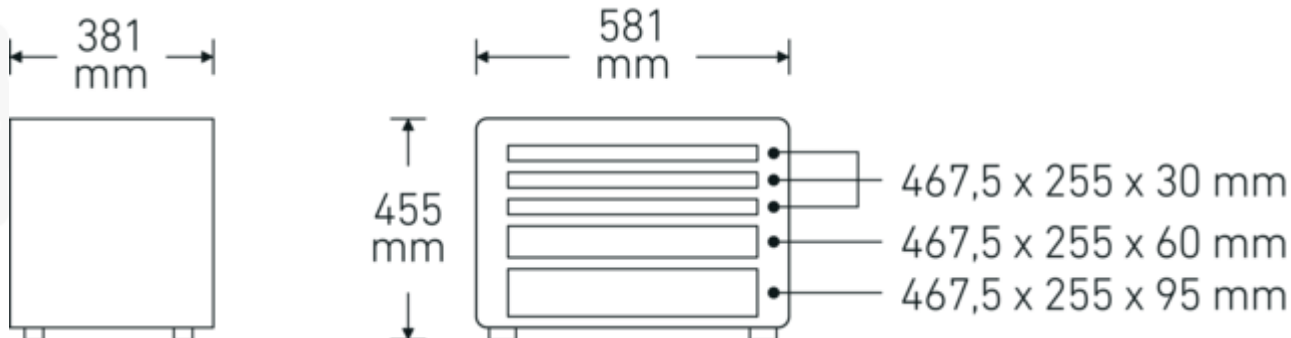

Tool trolley

13217

Product no. **81091306**
GTIN **4018754240173**
Model **13217 TS WERKZEUG-TROLLY**

Label.

Tool trolley jet black

Technical Drawing.

Technical Attributes.

Width mm (b)	581 mm
Colour	jet black
Height mm (h)	455 mm
Length mm (L)	381 mm
No.	13217 TS

Logistics data.

Depth mm (IFS)	600
Width mm (IFS)	405
Height mm (IFS)	520
Length (packed, mm)	600
Width (packed, mm)	410
Height (packed, mm)	520
Volume (packed, dm3)	127.92 dm3
Product no.	81091306
Weight (gross, kg)	16,100
Weight PAP (kg)	1,500
Weight PVC (kg)	0,000
GTIN	4018754240173
Country of origin	ITALY
Region of origin	Ausländischer Ursprung
WEEE/ElektroG	nicht ear-pflichtig
Customs tariff no.	42021250
Packing standard	1
Weight	15600 g

Variants.

Product no.	Art. no. (ERP)	Description	GTIN
81091301	13217 LGE WERKZEUG- TROLLY	Tool trolley luminous yellow	4018754240128
81091302	13217 LOR WERKZEUG- TROLLY	Tool trolley luminous orange	4018754240135
81091304	13217 LR WERKZEUG- TROLLY	Tool trolley luminous red	4018754240159
81091306	13217 TS WERKZEUG- TROLLY	Tool trolley jet black	4018754240173
81091322	13217 TS IP67 WERKZEUG- TROLLY	Tool trolley jet black	4018754284481
96894809	13217 TS RF	Tool trolley jet black (with reflecting film)	4018754254125