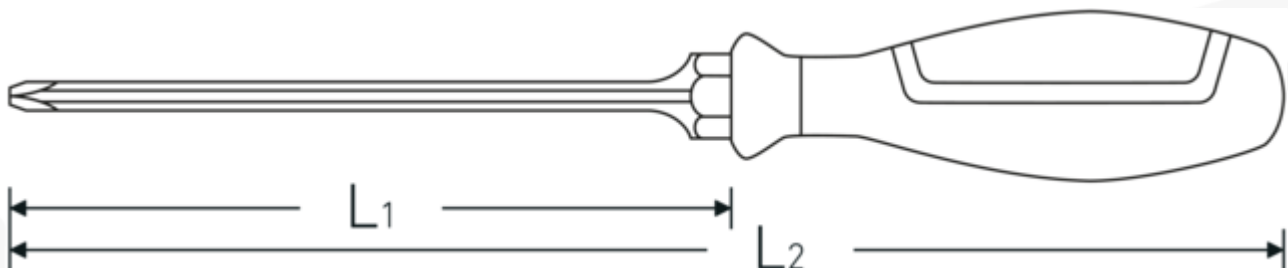

VDE PHILLIPS® screwdriver PZ

4671 VDE

Product no. **46713001**
GTIN **4018754338153**
Model **4671 VDE 1 POZIDRIV-
SCHRAUBENDREHER**

Label. VDE cross-head screwdriver PZ Size PZ1 L.80mm

Product highlights.

Technical Drawing.

Technical Attributes.

Drive profile POZIDRIV®/SUPADRIV®
DIN DIN EN 60900

Logistics data.

Depth mm (IFS) 185
Width mm (IFS) 25

Size of output profile	PZ1	Height mm (IFS)	25
L1	80 mm	Length (packed, mm)	205
L2	185 mm	Width (packed, mm)	110
		Height (packed, mm)	62
		Volume (packed, dm3)	1.3981 dm3
		Product no.	46713001
		Weight (gross, kg)	0,528
		Weight PAP (kg)	0,082
		Weight PVC (kg)	0,000
		GTIN	4018754338153
		Country of origin	GERMANY
		Region of origin	Nordrhein-Westfalen
		WEEE/ElektroG	nicht ear-pflichtig
		Customs tariff no.	82054000
		Packing standard	10
		Weight	44 g

Variants.

Product no.	Art. no. (ERP)	Description	GTIN
46713001	4671 VDE 1 POZIDRIV- SCHRAUBENDREHER	VDE cross-head screwdriver PZ Size PZ1 L.80mm	4018754338153
46713002	4671 VDE 2 POZIDRIV- SCHRAUBENDREHER	VDE cross-head screwdriver PZ Size PZ2 L.100mm	4018754338160