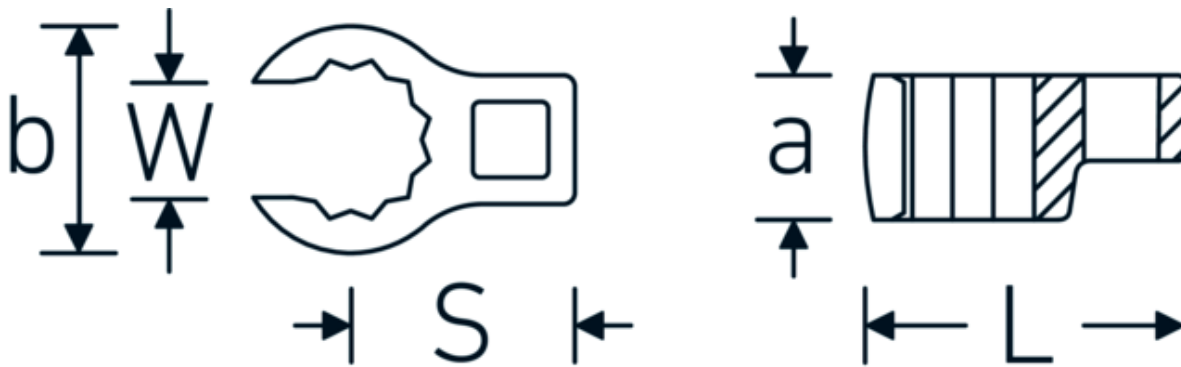

CROW-RING spanner

440

Product no. 01190014
GTIN 4018754000753
Model 440 14

Label. 1/4 " CROW-RING spanner Spanner size 14mm L.31,7mm

- Features.**
- Chrome Alloy Steel, chrome plated
 - Caution! Modified settings on torque wrench

Technical Drawing.

Technical Attributes.

a	14 mm
Internal square drive (inch)	1/4 "
Width mm (b)	22,2 mm
Length mm (L)	31,7 mm
S	16,4 mm
Width across flats [mm]	14 mm
W	11,1 mm

Logistics data.

Depth mm (IFS)	31
Width mm (IFS)	22
Height mm (IFS)	14
Length (packed, mm)	32
Width (packed, mm)	23
Height (packed, mm)	15
Volume (packed, dm3)	0.01104 dm3

Variants.

Art. no.	Model no. (ERP)	Description	GTIN
01190008	440 8	1/4 " CROW-RING spanner Spanner size 8mm L.23,8mm	4018754149094
01190009	440 9	1/4 " CROW-RING spanner Spanner size 9mm L.28,5mm	4018754140985
01190010	440 10	1/4 " CROW-RING spanner Spanner size 10mm L.28,4mm	4018754000739
01190011	440 11	1/4 " CROW-RING spanner Spanner size 11mm L.28mm	4018754149100
01190012	440 12	1/4 " CROW-RING spanner Spanner size 12mm L.30,8mm	4018754000746
01190013	440 13	1/4 " CROW-RING spanner Spanner size 13mm L.32mm	4018754102099
01190014	440 14	1/4 " CROW-RING spanner Spanner size 14mm L.31,7mm	4018754000753
02190015	440 15	3/8 " CROW-RING spanner Spanner size 15mm L.36,5mm	4018754141029
02190016	440 16	3/8 " CROW-RING spanner Spanner size 16mm L.36,1mm	4018754003389
02190017	440 17	3/8 " CROW-RING spanner Spanner size 17mm L.39,2mm	4018754003396
02190018	440 18	3/8 " CROW-RING spanner Spanner size 18mm L.40,8mm	4018754003402
02190019	440 19	3/8 " CROW-RING spanner Spanner size 19mm L.40,5mm	4018754003419
02190020	440 20	3/8 " CROW-RING spanner Spanner size 20mm L.42,9mm	4018754141036
02190021	440 21	3/8 " CROW-RING spanner Spanner size 21mm L.42,8mm	4018754003426