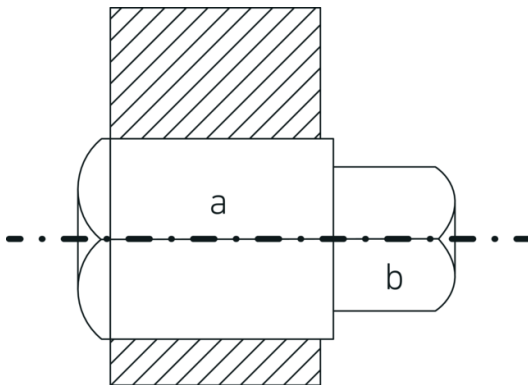

### Label.

Calibrating square connecting part f.734/40; 734/80; 734/100 L.52,2mm

### Technical Drawing.

### Technical Attributes.

|                              |                            |
|------------------------------|----------------------------|
| External square drive (inch) | 3/4                        |
| for model                    | 734/40; 734/80;<br>734/100 |
| Size                         | 8                          |
| Length mm (L)                | 52,2 mm                    |

### Logistics data.

|                                   |                       |
|-----------------------------------|-----------------------|
| Depth mm (IFS)                    | 53                    |
| Width mm (IFS)                    | 19                    |
| Height mm (IFS)                   | 19                    |
| Length (packed, mm)               | 180                   |
| Width (packed, mm)                | 90                    |
| Height (packed, mm)               | 20                    |
| Volume (packed, dm <sup>3</sup> ) | 0.324 dm <sup>3</sup> |
| Product no.                       | 59011008              |
| Weight (gross, kg)                | 0,728                 |