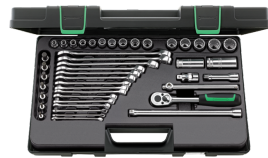

83092011  
Hard foam insert for  
tool case

83091112  
Hard foam insert for  
tool case

83091212  
Hard foam insert for  
tool case

96013702\_

96023128\_

96031101\_

96032301\_

98811909\_