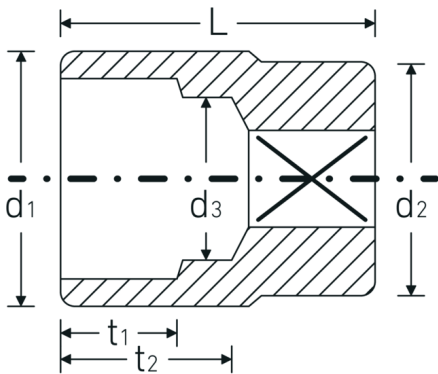

Sockets 3/4", inch

55a

Product no. **05410062**
GTIN **4018754009411**
Model **55 A 1 7/16**

Label.

3/4 " Socket Wrench size 1 7/16" L.60mm

Technical Drawing.

Technical Attributes.

Drive profile	bi-hex AS-Drive®
Internal square drive (inch)	3/4 "
d1	50 mm
d2	40 mm
d3	35,3 mm
Length mm (L)	60 mm
Wrench size [inch]	1 7/16 "
t1	27 mm
t2	33,2 mm

Logistics data.

Depth mm (IFS)	60
Width mm (IFS)	50
Height mm (IFS)	50
Length (packed, mm)	105
Width (packed, mm)	75
Height (packed, mm)	50
Volume (packed, dm3)	0.39375 dm3
Product no.	05410062
Weight (gross, kg)	0,790

Variants.

Product no.	Model no. (ERP)	Description	GTIN
05410040	55 A 3/4	3/4 " Socket Wrench size 3/4" L.50mm	4018754127207
05410042	55 A 13/16	3/4 " Socket Wrench size 13/16" L.51mm	4018754127214
05410044	55 A 7/8	3/4 " Socket Wrench size 7/8" L.51mm	4018754009312
05410046	55 A 15/16	3/4 " Socket Wrench size 15/16" L.51mm	4018754009329
05410048	55 A 1	3/4 " Socket Wrench size 1" L.52mm	4018754009343
05410050	55 A 1 1/16	3/4 " Socket Wrench size 1 1/16" L.54mm	4018754009350
05410052	55 A 1 1/8	3/4 " Socket Wrench size 1 1/8" L.57mm	4018754009367
05410056	55 A 1 1/4	3/4 " Socket Wrench size 1 1/4" L.58mm	4018754009381
05410058	55 A 1 5/16	3/4 " Socket Wrench size 1 5/16" L.59mm	4018754009398
05410060	55 A 1 3/8	3/4 " Socket Wrench size 1 3/8" L.59mm	4018754009404
05410062	55 A 1 7/16	3/4 " Socket Wrench size 1 7/16" L.60mm	4018754009411
05410064	55 A 1 1/2	3/4 " Socket Wrench size 1 1/2" L.64mm	4018754009428
05410066	55 A 1 5/8	3/4 " Socket Wrench size 1 5/8" L.67mm	4018754009442
05410067	55 A 1 11/16	3/4 " Socket Wrench size 1 11/16" L.70mm	4018754009459
05410068	55 A 1 3/4	3/4 " Socket Wrench size 1 3/4" L.70mm	4018754009466
05410069	55 A 1 13/16	3/4 " Socket Wrench size 1 13/16" L.73mm	4018754009473
05410070	55 A 1 7/8	3/4 " Socket Wrench size 1 7/8" L.76mm	4018754009480
05410072	55 A 2	3/4 " Socket Wrench size 2" L.80mm	4018754009497