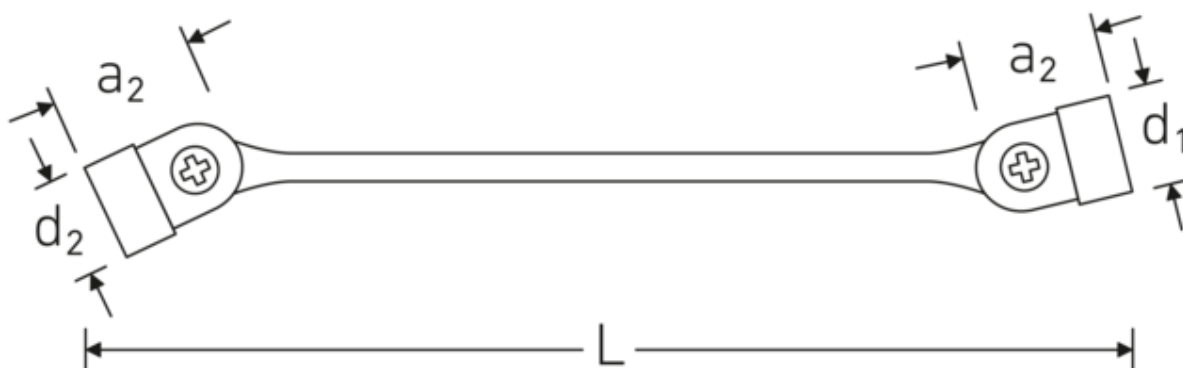

## Double-ended flexi-joint spanner FLEXI, metric, bi-hex

#### Label.

Double-ended flexi-joint spanner Spanner size 8 x 9 mm L.201mm

#### Features.

- With metric dimensions, uneven width sizes
- With a swivelling bi-hex
- Durable, slim, and lightweight design
- High bending strength due to double T-profile
- STAHLWILLE's round finish ensures a surface that is pleasant to the skin and has a good grip
- Extremely resilient, exceptionally durable
- Drop forged, hardened and cooled in oil bath
- Chrome-alloy steel, chrome plated

## Technical Attributes.

a1	11,9 mm
a2	13,4 mm
Drive profile	bi-hex AS-Drive®
d1	26 mm
d2	27,5 mm
Length mm (L)	201 mm
Spanner width 1 [mm]	8 mm
Spanner width 2 [mm]	9 mm