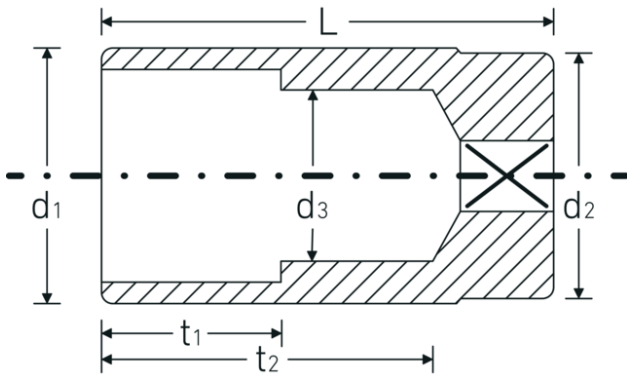

Sockets 1/2", inch, extra deep

51a

Product no. **03420062**
GTIN **4018754127177**
Model **51 A 1 7/16**

Label. 1/2 " Socket Wrench size 1 7/16" L.83mm

Technical Drawing.

Technical Attributes.

Drive profile	bi-hex AS-Drive®
Internal square drive (inch)	1/2 "
d1	49,4 mm
d2	47 mm
d3	34 mm
Length mm (L)	83 mm
Wrench size [inch]	1 7/16 "
t1	35 mm
t2	62,1 mm

Logistics data.

Depth mm (IFS)	83
Width mm (IFS)	50
Height mm (IFS)	50
Length (packed, mm)	250
Width (packed, mm)	150
Height (packed, mm)	50
Volume (packed, dm ³)	1.875 dm ³
Product no.	03420062
Weight (gross, kg)	3,180

Variants.

Product no.	Model no. (ERP)	Description	GTIN
03420024	51 A 3/8	1/2 " Socket Wrench size 3/8" L.83mm	4018754127108
03420028	51 A 7/16	1/2 " Socket Wrench size 7/16" L.83mm	4018754127115
03420032	51 A 1/2	1/2 " Socket Wrench size 1/2" L.83mm	4018754008025
03420034	51 A 9/16	1/2 " Socket Wrench size 9/16" L.83mm	4018754008032
03420036	51 A 5/8	1/2 " Socket Wrench size 5/8" L.83mm	4018754008049
03420038	51 A 11/16	1/2 " Socket Wrench size 11/16" L.83mm	4018754008056
03420040	51 A 3/4	1/2 " Socket Wrench size 3/4" L.83mm	4018754008063
03420042	51 A 13/16	1/2 " Socket Wrench size 13/16" L.83mm	4018754127122
03420044	51 A 7/8	1/2 " Socket Wrench size 7/8" L.83mm	4018754008070
03420046	51 A 15/16	1/2 " Socket Wrench size 15/16" L.83mm	4018754008087
03420048	51 A 1	1/2 " Socket Wrench size 1" L.83mm	4018754008094
03420050	51 A 1 1/16	1/2 " Socket Wrench size 1 1/16" L.83mm	4018754008100
03420052	51 A 1 1/8	1/2 " Socket Wrench size 1 1/8" L.83mm	4018754008117
03420054	51 A 1 3/16	1/2 " Socket Wrench size 1 3/16" L.83mm	4018754127139
03420056	51 A 1 1/4	1/2 " Socket Wrench size 1 1/4" L.83mm	4018754127146
03420058	51 A 1 5/16	1/2 " Socket Wrench size 1 5/16" L.83mm	4018754127153
03420060	51 A 1 3/8	1/2 " Socket Wrench size 1 3/8" L.83mm	4018754127160
03420062	51 A 1 7/16	1/2 " Socket Wrench size 1 7/16" L.83mm	4018754127177
03420064	51 A 1 1/2	1/2 " Socket Wrench size 1 1/2" L.83mm	4018754127184