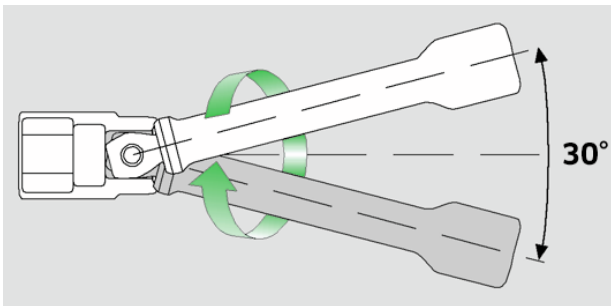

Extension w.wobble-drive

427W

Product no. **12010007**
GTIN **4018754091119**
Model **427W/3**

Label. 3/8 " Extension w.wobble-drive L.76mm

Features.

- swivel angle 15° each side
- max. torque 80 N·m

Advantages.

Pivot angles up to 15° to each side.

Technical Attributes.

External square drive (inch)	3/8
Internal square drive (inch)	3/8 "
d	17 mm
Size	3
Length mm (L)	76 mm

Logistics data.

Depth mm (IFS)	76
Width mm (IFS)	17
Height mm (IFS)	17
Length (packed, mm)	80
Width (packed, mm)	80
Height (packed, mm)	18
Volume (packed, dm3)	0.1152 dm3
Art. no.	12010007

Weight (gross, kg)	0,330
Weight PAP (kg)	0,000
Weight PVC (kg)	0,003
GTIN	4018754091119
Country of origin	GERMANY
Region of origin	Nordrhein-Westfalen
WEEE/ElektroG	nicht ear-pflichtig
Customs tariff no.	82042000
Packing standard	5
Weight	67 g