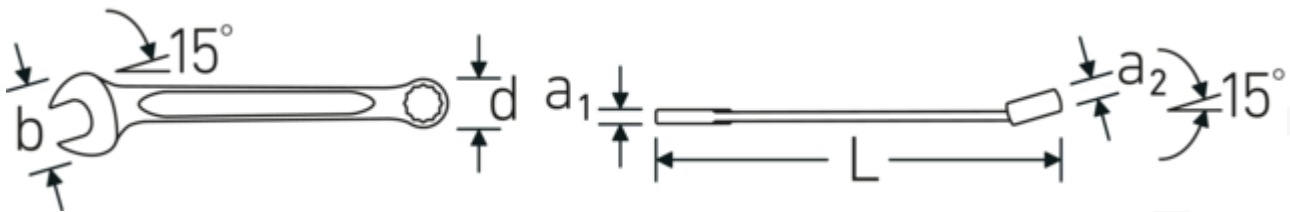

Combination wrench OPEN BOX, inch

OPEN BOX 13a

Product no. **40484444**
 GTIN **4018754020232**
 Model **OPEN BOX 13a 7/8**

Label. Combination wrench Wrench size 7/8 " L.260mm

Technical Drawing.

Technical Attributes.

a1	7,3 mm
a2	13 mm
Width mm (b)	49 mm
d	31,8 mm
DIN	DIN 3113 Form A / ISO 7738 Form A
Length mm (L)	260 mm
Jaw angle	15 °
Ring position	15 °
Wrench width 1 [inch]	7/8 "
Wrench width s 2 [inch]	7/8 "

Logistics data.