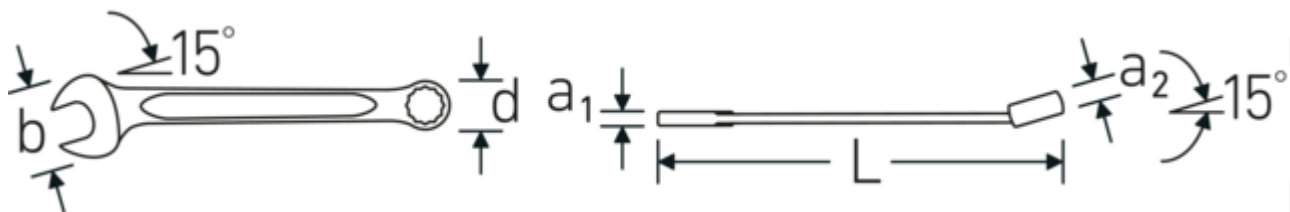

Technologies and features.

Double T-profile

Our combination and ring wrenches have an additional recess in the middle of the tool. Similar to the principle of a double T-beam, this provides a tremendous load capacity and maximum strength whilst reducing weight.

Offset Shaft Design

STAHLWILLE wrenches are reinforced between the jaw and shaft, as this is where the greatest forces are exerted. The special design strengthens the stress zones, thus reducing the risk of breakage to a minimum.

Technical Attributes.

a1	8,4 mm
a2	14,5 mm
Drive profile	bi-hex AS-Drive®
Width mm (b)	62 mm
d	40,6 mm
DIN	DIN 3113 Form A / ISO 7738 Form A
Length mm (L)	320 mm
Jaw angle	15 °
Wrench width 1 [mm]	28 mm
Ring position	15 °

Wrench width 2 [mm]	28 mm	GTIN	4018754018932
t	5 mm	Country of origin	GERMANY
		Region of origin	Nordrhein-Westfalen
		WEEE/ElektroG	nicht ear-pflichtig
		Customs tariff no.	82041100
		Packing standard	5
		Weight	368 g