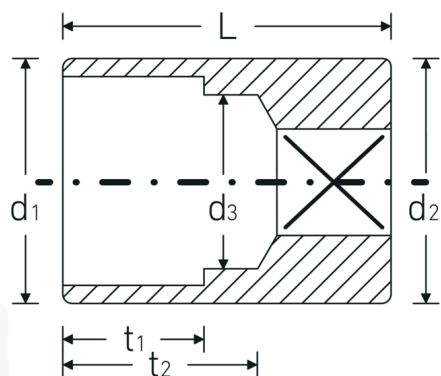

Sockets

40aD

Product no. **01530024**
 GTIN **4018754001552**
 Model **40 AD 3/8**

Label. 1/4 " Sockets Spanner size 3/8" L.23mm

Features.

- ASME B 107.1, Fed. Spec. GGG-W-641, SAE AS 954-E (test values)
- HPQ® heavy-duty steel, chrome-plated

Advantages.

ASME B 107.1, Fed. Spec. GGG-W-641, SAE AS 954-E (test values).

Technical Drawing.

Technical Attributes.

Drive profile bi-hex AS-Drive®
 Internal square drive (inch) 1/4 "

Logistics data.

Depth mm (IFS) 23
 Width mm (IFS) 14

d1	13,7 mm	Height mm (IFS)	14
d2	13,7 mm	Length (packed, mm)	90
d3	8,3 mm	Width (packed, mm)	45
Length mm (L)	23 mm	Height (packed, mm)	25
Spanner size [inch]	3/8 "	Volume (packed, dm3)	0.10125 dm3
t1	8 mm	Art. no.	01530024
t2	13,3 mm	Weight (gross, kg)	0,163
		Weight PAP (kg)	0,000
		Weight PVC (kg)	0,002
		GTIN	4018754001552
		Country of origin	GERMANY
		Region of origin	Nordrhein-Westfalen
		WEEE/ElektroG	nicht ear-pflichtig
		Customs tariff no.	82042000
		Packing standard	10
		Weight	16 g

Variants.

Art. no.	Model no. (ERP)	Description	GTIN
01530034	40 AD 9/16	1/4 " Sockets Spanner size 9/16" L.24mm	4018754001583
01530032	40 AD 1/2	1/4 " Sockets Spanner size 1/2" L.23mm	4018754001576
01530028	40 AD 7/16	1/4 " Sockets Spanner size 7/16" L.23mm	4018754001569
01530024	40 AD 3/8	1/4 " Sockets Spanner size 3/8" L.23mm	4018754001552
01530022	40 AD 11/32	1/4 " Sockets Spanner size 11/32" L.23mm	4018754001545
01530020	40 AD 5/16	1/4 " Sockets Spanner size 5/16" L.23mm	4018754001538
01530018	40 AD 9/32	1/4 " Sockets Spanner size 9/32" L.23mm	4018754001521
01530016	40 AD 1/4	1/4 " Sockets Spanner size 1/4" L.23mm	4018754001514
01530014	40 AD 7/32	1/4 " Sockets Spanner size 7/32" L.23mm	4018754001507
01530012	40 AD 3/16	1/4 " Sockets Spanner size 3/16" L.23mm	4018754001491
01530010	40 AD 5/32	1/4 " Sockets Spanner size 5/32" L.23mm	4018754126965