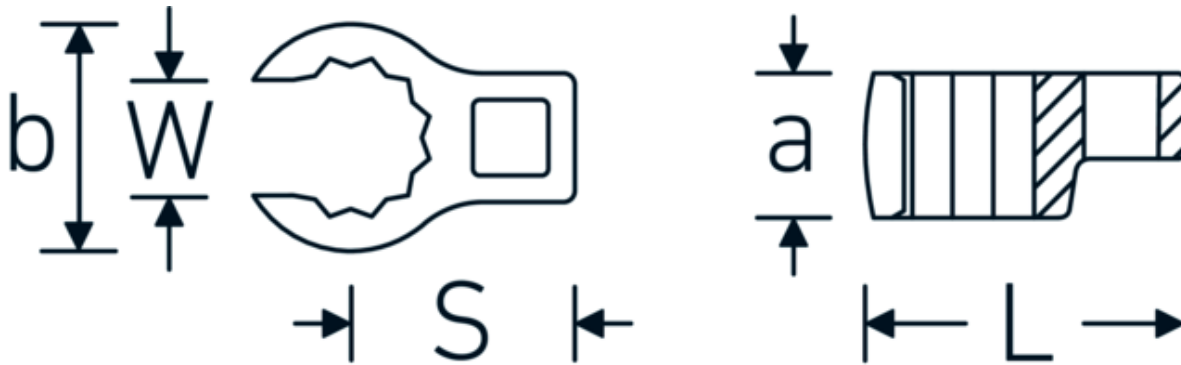

CROW-RING spanner

440a

Product no. **03490066**
GTIN **4018754008513**
Model **440 A 1 5/8**

Label. 1/2 " CROW-RING spanner Spanner size 1 5/8" L.71,8mm

- Features.**
- Chrome Alloy Steel, chrome plated
 - caution! Modified settings on torque wrench
 - size 3/8: for Volvo aircraft engine, type "JAS"

Technical Drawing.

Technical Attributes.

a	24,5 mm
Internal square drive (inch)	1/2 "
Width mm (b)	57,9 mm
Length mm (L)	71,8 mm
S	37,7 mm
Spanner size [inch]	1 5/8 "

Logistics data.

Depth mm (IFS)	70
Width mm (IFS)	58
Height mm (IFS)	25
Length (packed, mm)	70
Width (packed, mm)	58
Height (packed, mm)	25

Variants.

Art. no.	Model no. (ERP)	Description	GTIN
01490024	440 A 3/8	1/4 " CROW-RING spanner Spanner size 3/8" L.28,4mm	4018754116805
01490028	440 A 7/16	1/4 " CROW-RING spanner Spanner size 7/16" L.28mm	4018754001460
01490032	440 A 1/2	1/4 " CROW-RING spanner Spanner size 1/2" L.30,5mm	4018754001477
01490034	440 A 9/16	1/4 " CROW-RING spanner Spanner size 9/16" L.31,7mm	4018754001484
02490036	440 A 5/8	3/8 " CROW-RING spanner Spanner size 5/8" L.36,5mm	4018754004546
02490038	440 A 11/16	3/8 " CROW-RING spanner Spanner size 11/16" L.39,2mm	4018754004553
02490040	440 A 3/4	3/8 " CROW-RING spanner Spanner size 3/4" L.40,9mm	4018754004560
02490042	440 A 13/16	3/8 " CROW-RING spanner Spanner size 13/16" L.42,9mm	4018754004577
02490044	440 A 7/8	3/8 " CROW-RING spanner Spanner size 7/8" L.45,2mm	4018754004584
02490046	440 A 15/16	3/8 " CROW-RING spanner Spanner size 15/16" L.47,2mm	4018754004591
02490048	440 A 1	3/8 " CROW-RING spanner Spanner size 1" L.49,3mm	4018754004607
02490050	440 A 1 1/16	3/8 " CROW-RING spanner Spanner size 1 1/16" L.52,8mm	4018754004614
03490052	440 A 1 1/8	1/2 " CROW-RING spanner Spanner size 1 1/8" L.56,8mm	4018754008445
03490056	440 A 1 1/4	1/2 " CROW-RING spanner Spanner size 1 1/4" L.62,5mm	4018754008452