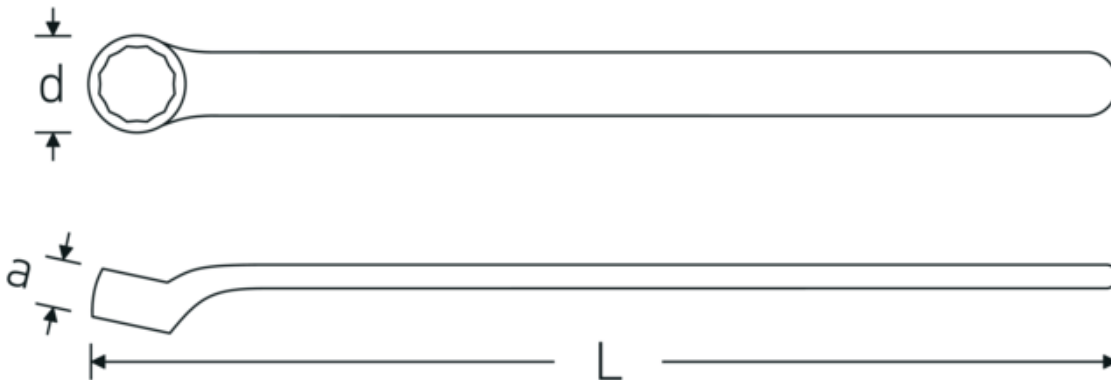

VDE special ring wrench

12161 VDE

Product no. **44190013**
 GTIN **4018754254033**
 Model **12161 VDE 13**

Label. VDE special ring wrench Wrench size 13mm

Technical Drawing.

Technical Attributes.

a	15 mm
d	23,6 mm
DIN	DIN EN 60900
Length mm (L)	171,2 mm
Wrench width 1 [mm]	13 mm

Logistics data.

Depth mm (IFS)	170
Width mm (IFS)	22
Height mm (IFS)	12
Length (packed, mm)	220
Width (packed, mm)	100
Height (packed, mm)	15
Volume (packed, dm3)	0.33 dm3
Product no.	44190013
Weight (gross, kg)	0,088

Weight PAP (kg)	0,000
Weight PVC (kg)	0,000
GTIN	4018754254033
Country of origin	GERMANY
Region of origin	Nordrhein-Westfalen
WEEE/ElektroG	nicht ear-pflichtig
Customs tariff no.	82041100
Packing standard	1
Weight	82 g