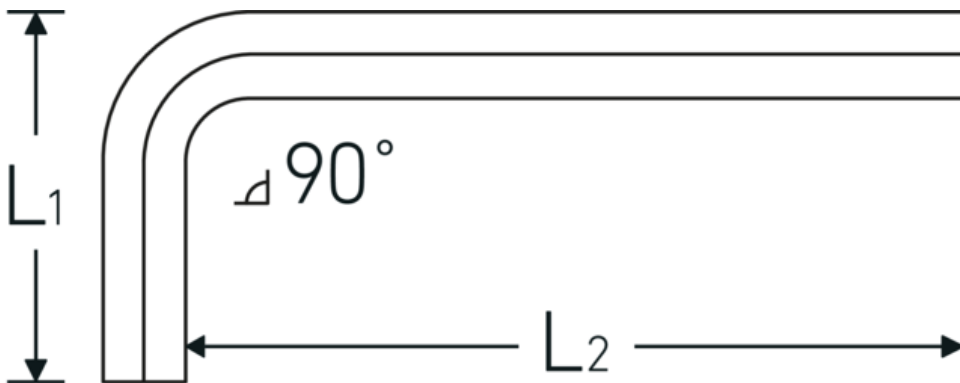

Hex key L-wrench

10760a

Product no. **43553032**
 GTIN **4018754332380**
 Model **10760a 1/2**
WINKELSCHRAUBENDREHER
SECHSKANT

Label.

Hex key L-wrench screwdriver Hex drive 1/2 L.50mm x 133mm

Technical Drawing.

Technical Attributes.

Drive profile	hex
External hex drive (inch)	1/2
L1	50 mm
L2	133 mm

Logistics data.

Depth mm (IFS)	139
Width mm (IFS)	60
Height mm (IFS)	14
Length (packed, mm)	260
Width (packed, mm)	150
Height (packed, mm)	15
Volume (packed, dm ³)	0.585 dm ³
Product no.	43553032
Weight (gross, kg)	0,964

Weight PAP (kg)	0,000
Weight PVC (kg)	0,008
GTIN	4018754332380
Country of origin	GERMANY
Region of origin	Nordrhein-Westfalen
WEEE/ElektroG	nicht ear-pflichtig
Customs tariff no.	82054000
Packing standard	5
Weight	201 g