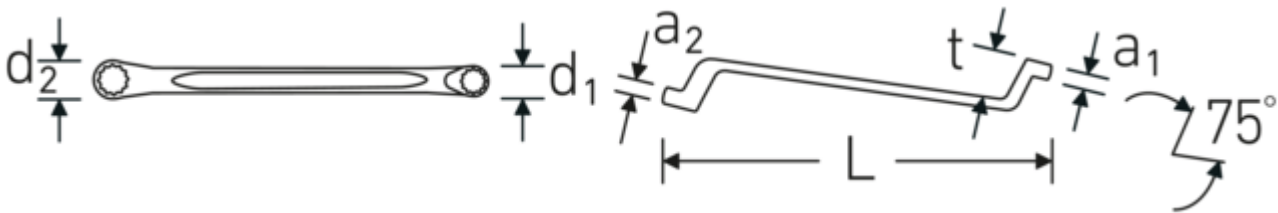

Double ring wrench
StahlwilleSTABIL®, inch, deep offset

StahlwilleSTABIL® 20a

Product no. **41443234**
GTIN **4018754022441**
Model **20a 1/2 x 9/16**

Label.

Double ring wrench Wrench size 1/2 x 9/16 " L.220mm

Technical Drawing.

Technical Attributes.

a1	9 mm
a2	10 mm
Drive profile	bi-hex AS-Drive®
d1	20 mm
d2	21,3 mm
Length mm (L)	220 mm
Ring position	75 °
Wrench width 1 [inch]	1/2 "
Wrench width s 2 [inch]	9/16 "
t	25 mm

Logistics data.

Depth mm (IFS)	233
Width mm (IFS)	22
Height mm (IFS)	29
Length (packed, mm)	235
Width (packed, mm)	73
Height (packed, mm)	44
Volume (packed, dm3)	0.75482 dm3
Product no.	41443234
Weight (gross, kg)	1,200
Weight PAP (kg)	0,000
Weight PVC (kg)	0,013
GTIN	4018754022441

Country of origin	GERMANY
Region of origin	Nordrhein-Westfalen
WEEE/ElektroG	nicht ear-pflichtig
Customs tariff no.	82041100
Packing standard	10
Weight	120 g

Variants.

Product no.	Art. no. (ERP)	Description	GTIN
41441620	20a 1/4 x 5/16	Double ring wrench Wrench size 1/4 x 5/16 " L.180mm	4018754022410
41442428	20a 3/8 x 7/16	Double ring wrench Wrench size 3/8 x 7/16 " L.200mm	4018754022427
41443234	20a 1/2 x 9/16	Double ring wrench Wrench size 1/2 x 9/16 " L.220mm	4018754022441
41443436	20a 9/16 x 5/8	Double ring wrench Wrench size 9/16 " L.245mm	4018754022458
41443538	20a 19/32 x 11/16	Double ring wrench Wrench size 19/32 " L.255mm	4018754022465
41443640	20a 5/8 x 3/4	Double ring wrench Wrench size 5/8 " L.270mm	4018754022489
41443842	20a 11/16 x 13/16	Double ring wrench Wrench size 11/16 x 13/16 " L.300mm	4018754022502
41444044	20a 3/4 x 7/8	Double ring wrench Wrench size 3/4 x 7/8 " L.300mm	4018754022519
41444142	20a 25/32 x 13/16	Double ring wrench Wrench size 25/32 " L.300mm	4018754022526
41444446	20a 7/8 x 15/16	Double ring wrench Wrench size 7/8 " L.330mm	4018754022540
41444648	20a 15/16 x 1	Double ring wrench Wrench size 15/16 " L.330mm	4018754022557
41445258	20a 1 1/8 x 1 5/16	Double ring wrench Wrench size 1 1/8 x 1 5/16 " L.365mm	4018754022588