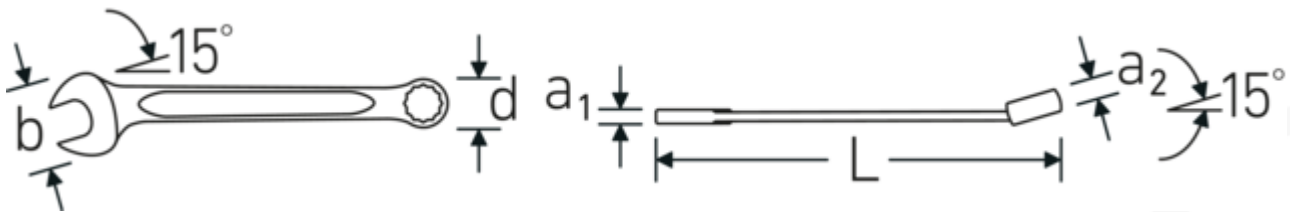

### OPEN BOX 13a

Product no. **40484242**  
 GTIN **4018754020225**  
 Model **OPEN BOX 13a 13/16**

**Label.** Combination wrench Wrench size 13/16 " L.260mm

## Technical Drawing.

## Technical Attributes.

a1	7,3 mm
a2	13 mm
Width mm (b)	47 mm
d	30 mm
DIN	DIN 3113 Form A / ISO 7738 Form A
Length mm (L)	260 mm
Jaw angle	15 °
Ring position	15 °
Wrench width 1 [inch]	13/16 "
Wrench width s 2 [inch]	13/16 "

## Logistics data.

Depth mm (IFS)	260
Width mm (IFS)	47
Height mm (IFS)	13
Length (packed, mm)	270
Width (packed, mm)	65
Height (packed, mm)	20
Volume (packed, dm <sup>3</sup> )	0.351 dm <sup>3</sup>
Product no.	40484242
Weight (gross, kg)	1,020
Weight PAP (kg)	0,000
Weight PVC (kg)	0,013
GTIN	4018754020225