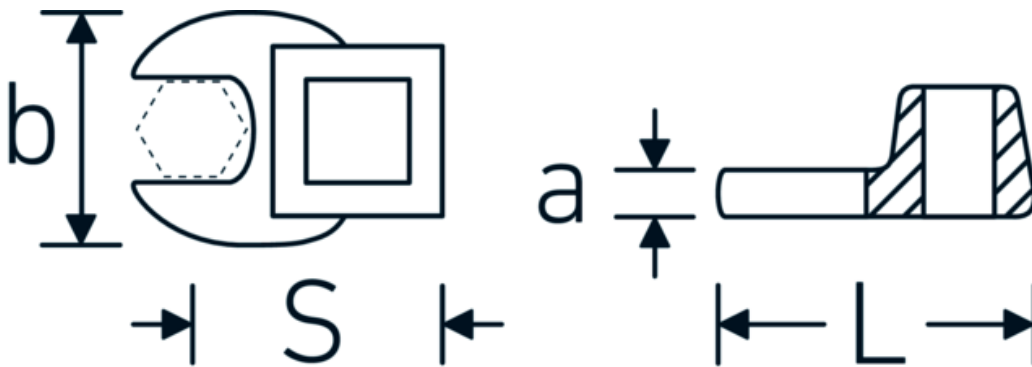

CROW-FOOT wrench, inch

540a

Product no. 02500034
GTIN 4018754004645
Model 540 A 9/16

Label.

3/8 " CROW-FOOT wrench Wrench size 9/16" L.37,7mm

Technical Drawing.

Technical Attributes.

a	6,3 mm
Internal square drive (inch)	3/8 "
Width mm (b)	30 mm
Length mm (L)	37,7 mm
S	20,9 mm
Wrench size [inch]	9/16 "

Logistics data.

Depth mm (IFS)	35
Width mm (IFS)	25
Height mm (IFS)	16
Length (packed, mm)	35
Width (packed, mm)	25
Height (packed, mm)	16
Volume (packed, dm3)	0.014 dm3
Product no.	02500034
Weight (gross, kg)	0,040

Variants.

Product no.	Model no. (ERP)	Description	GTIN
01500024	540 A 3/8	1/4 " CROW-FOOT wrench Wrench size 3/8" L.25,5mm	4018754173839
02500028	540 A 7/16	3/8 " CROW-FOOT wrench Wrench size 7/16" L.32mm	4018754004621
02500032	540 A 1/2	3/8 " CROW-FOOT wrench Wrench size 1/2" L.34,3mm	4018754004638
02500034	540 A 9/16	3/8 " CROW-FOOT wrench Wrench size 9/16" L.37,7mm	4018754004645
02500036	540 A 5/8	3/8 " CROW-FOOT wrench Wrench size 5/8" L.37,7mm	4018754004652
02500038	540 A 11/16	3/8 " CROW-FOOT wrench Wrench size 11/16" L.42,5mm	4018754004669
02500040	540 A 3/4	3/8 " CROW-FOOT wrench Wrench size 3/4" L.42,5mm	4018754004676
02500042	540 A 13/16	3/8 " CROW-FOOT wrench Wrench size 13/16" L.42,3mm	4018754004683
02500044	540 A 7/8	3/8 " CROW-FOOT wrench Wrench size 7/8" L.44,5mm	4018754004690
02500048	540 A 1	3/8 " CROW-FOOT wrench Wrench size 1" L.47mm	4018754004706
02500050	540 A 1 1/16	3/8 " CROW-FOOT wrench Wrench size 1 1/16" L.47mm	4018754004713
02500052	540 A 1 1/8	3/8 " CROW-FOOT wrench Wrench size 1 1/8" L.50mm	4018754004720
02500054	540 A 1 3/16	3/8 " CROW-FOOT wrench Wrench size 1 3/16" L.50mm	4018754004737
02500056	540 A 1 1/4	3/8 " CROW-FOOT wrench Wrench size 1 1/4" L.53mm	4018754004744
02500058	540 A 1 5/16	3/8 " CROW-FOOT wrench Wrench size 1 5/16" L.53mm	4018754004751