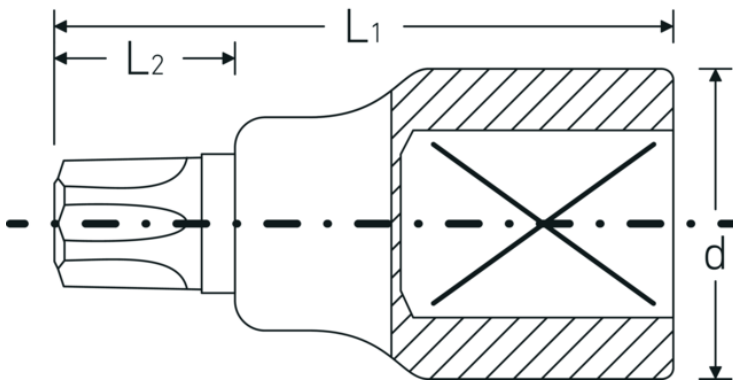

TORX® screwdriver sockets 3/4"

59TX

Product no. **05100070**
GTIN **4018754132188**
Model **59TX T 70**

Label. 3/4 " Screwdriver socket L.80mm

Technical Drawing.

Technical Attributes.

Drive profile	TORX®
Internal square drive (inch)	3/4 "
d	34,7 mm
Size of output profile	T70
L1	80 mm
L2	25 mm

Logistics data.

Depth mm (IFS)	80
Width mm (IFS)	35
Height mm (IFS)	35
Length (packed, mm)	90
Width (packed, mm)	50
Height (packed, mm)	36
Volume (packed, dm3)	0.162 dm3
Product no.	05100070
Weight (gross, kg)	0,289

Weight PAP (kg)	0,000
Weight PVC (kg)	0,003
GTIN	4018754132188
Country of origin	GERMANY
Region of origin	Nordrhein-Westfalen
WEEE/ElektroG	nicht ear-pflichtig
Customs tariff no.	82042000
Packing standard	1
Weight	285 g

Variants.

Product no.	Model no. (ERP)	Description	GTIN
05100060	59TX T 60	3/4 " Screwdriver socket L.80mm	4018754132171
05100070	59TX T 70	3/4 " Screwdriver socket L.80mm	4018754132188
05100080	59TX T 80	3/4 " Screwdriver socket L.80mm	4018754132195
05100090	59TX T 90	3/4 " Screwdriver socket L.80mm	4018754132201
05100100	59TX T100	3/4 " Screwdriver socket L.80mm	4018754132218