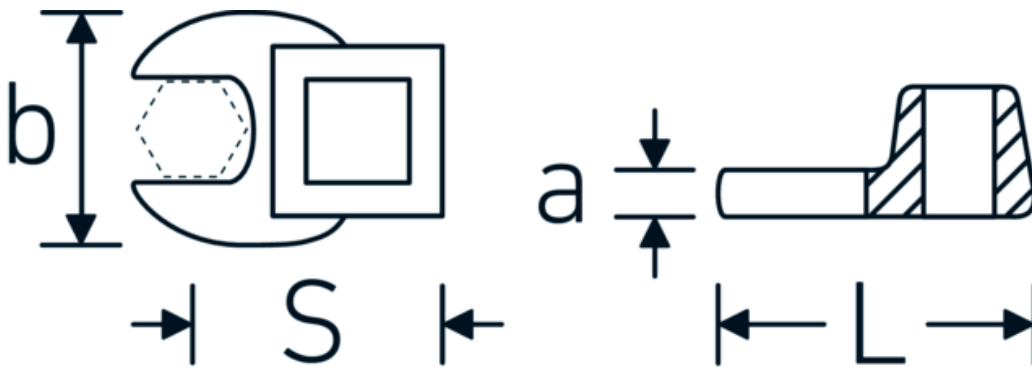

## CROW-FOOT wrench, inch

540a

Product no. 02500065  
GTIN 4018754004799  
Model 540 A 1 9/16

Label.

3/8 " CROW-FOOT wrench Wrench size 1 9/16" L.59,5mm

## Technical Drawing.

## Technical Attributes.

a	8 mm
Internal square drive (inch)	3/8 "
Width mm (b)	68 mm
Length mm (L)	59,5 mm
S	35,7 mm
Wrench size [inch]	1 9/16 "

## Variants.

Product no.	Model no. (ERP)	Description	GTIN
01500024	540 A 3/8	1/4 " CROW-FOOT wrench Wrench size 3/8" L.25,5mm	4018754173839
02500028	540 A 7/16	3/8 " CROW-FOOT wrench Wrench size 7/16" L.32mm	4018754004621
02500032	540 A 1/2	3/8 " CROW-FOOT wrench Wrench size 1/2" L.34,3mm	4018754004638
02500034	540 A 9/16	3/8 " CROW-FOOT wrench Wrench size 9/16" L.37,7mm	4018754004645
02500036	540 A 5/8	3/8 " CROW-FOOT wrench Wrench size 5/8" L.37,7mm	4018754004652
02500038	540 A 11/16	3/8 " CROW-FOOT wrench Wrench size 11/16" L.42,5mm	4018754004669
02500040	540 A 3/4	3/8 " CROW-FOOT wrench Wrench size 3/4" L.42,5mm	4018754004676
02500042	540 A 13/16	3/8 " CROW-FOOT wrench Wrench size 13/16" L.42,3mm	4018754004683
02500044	540 A 7/8	3/8 " CROW-FOOT wrench Wrench size 7/8" L.44,5mm	4018754004690
02500048	540 A 1	3/8 " CROW-FOOT wrench Wrench size 1" L.47mm	4018754004706
02500050	540 A 1 1/16	3/8 " CROW-FOOT wrench Wrench size 1 1/16" L.47mm	4018754004713
02500052	540 A 1 1/8	3/8 " CROW-FOOT wrench Wrench size 1 1/8" L.50mm	4018754004720
02500054	540 A 1 3/16	3/8 " CROW-FOOT wrench Wrench size 1 3/16" L.50mm	4018754004737
02500056	540 A 1 1/4	3/8 " CROW-FOOT wrench Wrench size 1 1/4" L.53mm	4018754004744
02500058	540 A 1 5/16	3/8 " CROW-FOOT wrench Wrench size 1 5/16" L.53mm	4018754004751