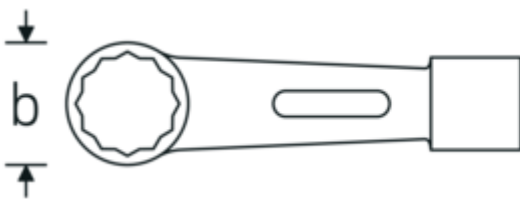

Impact ring wrench

8

Product no. **42010070**
GTIN **4018754023264**
Model **8 70**

Label.

Impact ring wrench Wrench size 70 mm L.355mm

Technical Drawing.

Technical Attributes.

a	48 mm
Width mm (b)	97 mm
Length mm (L)	355 mm
Wrench width 1 [mm]	70 mm

Logistics data.

Depth mm (IFS)	355
Width mm (IFS)	98
Height mm (IFS)	49
Length (packed, mm)	355
Width (packed, mm)	98
Height (packed, mm)	49
Volume (packed, dm3)	1.70471 dm3

Product no.	42010070
Weight (gross, kg)	3,649
Weight PAP (kg)	0,000
Weight PVC (kg)	0,000
GTIN	4018754023264
Country of origin	GERMANY
Region of origin	Nordrhein-Westfalen
WEEE/ElektroG	nicht ear-pflichtig
Customs tariff no.	82041100
Packing standard	1
Weight	3649 g

Variants.

Product no.	Art. no. (ERP)	Description	GTIN
42010032	8 32	Impact ring wrench Wrench size 32 mm L.195mm	4018754023141
42010036	8 36	Impact ring wrench Wrench size 36 mm L.195mm	4018754023165
42010041	8 41	Impact ring wrench Wrench size 41 mm L.200mm	4018754023172
42010046	8 46	Impact ring wrench Wrench size 46 mm L.250mm	4018754023189
42010050	8 50	Impact ring wrench Wrench size 50 mm L.280mm	4018754023196
42010055	8 55	Impact ring wrench Wrench size 55 mm L.300mm	4018754023219
42010060	8 60	Impact ring wrench Wrench size 60 mm L.300mm	4018754023233
42010065	8 65	Impact ring wrench Wrench size 65 mm L.325mm	4018754023257
42010070	8 70	Impact ring wrench Wrench size 70 mm L.355mm	4018754023264
42010075	8 75	Impact ring wrench Wrench size 75 mm L.360mm	4018754023271
42010080	8 80	Impact ring wrench Wrench size 80 mm L.440mm	4018754023295
42010085	8 85	Impact ring wrench Wrench size 85 mm L.440mm	4018754023318
42010090	8 90	Impact ring wrench Wrench size 90 mm L.445mm	4018754023325
42010095	8 95	Impact ring wrench Wrench size 95 mm L.450mm	4018754023332