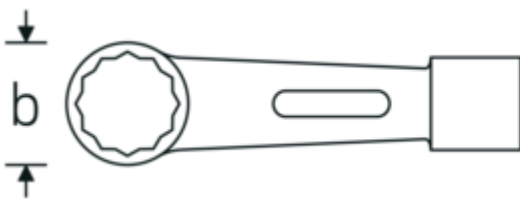

Impact ring wrench

8

Product no. **42010046**
GTIN **4018754023189**
Model **8 46**

Label.

Impact ring wrench Wrench size 46 mm L.250mm

Technical Drawing.

Technical Attributes.

a	32 mm
Width mm (b)	65 mm
Length mm (L)	250 mm
Wrench width 1 [mm]	46 mm

Logistics data.

Depth mm (IFS)	252
Width mm (IFS)	65
Height mm (IFS)	30
Length (packed, mm)	252
Width (packed, mm)	65
Height (packed, mm)	30
Volume (packed, dm3)	0.4914 dm3

Product no.	42010046
Weight (gross, kg)	1,218
Weight PAP (kg)	0,000
Weight PVC (kg)	0,010
GTIN	4018754023189
Country of origin	GERMANY
Region of origin	Nordrhein-Westfalen
WEEE/ElektroG	nicht ear-pflichtig
Customs tariff no.	82041100
Packing standard	1
Weight	1218 g

Variants.

Product no.	Art. no. (ERP)	Description	GTIN
42010032	8 32	Impact ring wrench Wrench size 32 mm L.195mm	4018754023141
42010036	8 36	Impact ring wrench Wrench size 36 mm L.195mm	4018754023165
42010041	8 41	Impact ring wrench Wrench size 41 mm L.200mm	4018754023172
42010046	8 46	Impact ring wrench Wrench size 46 mm L.250mm	4018754023189
42010050	8 50	Impact ring wrench Wrench size 50 mm L.280mm	4018754023196
42010055	8 55	Impact ring wrench Wrench size 55 mm L.300mm	4018754023219
42010060	8 60	Impact ring wrench Wrench size 60 mm L.300mm	4018754023233
42010065	8 65	Impact ring wrench Wrench size 65 mm L.325mm	4018754023257
42010070	8 70	Impact ring wrench Wrench size 70 mm L.355mm	4018754023264
42010075	8 75	Impact ring wrench Wrench size 75 mm L.360mm	4018754023271
42010080	8 80	Impact ring wrench Wrench size 80 mm L.440mm	4018754023295
42010085	8 85	Impact ring wrench Wrench size 85 mm L.440mm	4018754023318
42010090	8 90	Impact ring wrench Wrench size 90 mm L.445mm	4018754023325
42010095	8 95	Impact ring wrench Wrench size 95 mm L.450mm	4018754023332