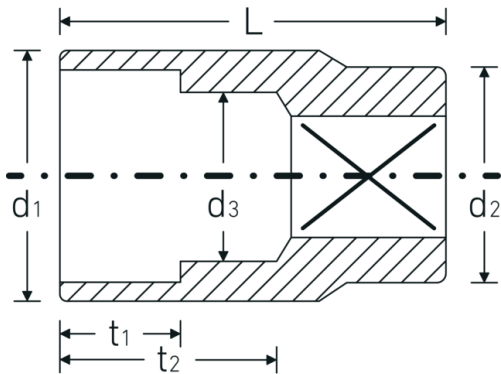

Sockets 3/8", metric

45

Product no. **02010016**
GTIN **4018754001996**
Model **45 16**

Label. 3/8 " Socket Wrench size 16mm L.31mm

Technical Drawing.

Technical Attributes.

Drive profile	bi-hex AS-Drive®
Internal square drive (inch)	3/8 "
d1	21,7 mm
d2	19 mm
d3	15 mm
DIN	DIN 3124 / ISO 2725-1, ASME B 107.5M, DIN EN 3709
Length mm (L)	31 mm
Width across flats [mm]	16 mm

Logistics data.

Depth mm (IFS)	27
Width mm (IFS)	22
Height mm (IFS)	22
Length (packed, mm)	111
Width (packed, mm)	45
Height (packed, mm)	28
Volume (packed, dm3)	0.13986 dm3
Product no.	02010016
Weight (gross, kg)	0,435

Variants.

Product no.	Model no. (ERP)	Description	GTIN
02010007	45 7	3/8 " Socket Wrench size 7mm L.24mm	4018754001903
02010008	45 8	3/8 " Socket Wrench size 8mm L.25mm	4018754001910
02010009	45 9	3/8 " Socket Wrench size 9mm L.25mm	4018754001927
02010010	45 10	3/8 " Socket Wrench size 10mm L.27mm	4018754001934
02010011	45 11	3/8 " Socket Wrench size 11mm L.27mm	4018754001941
02010012	45 12	3/8 " Socket Wrench size 12mm L.28mm	4018754001958
02010013	45 13	3/8 " Socket Wrench size 13mm L.30mm	4018754001965
02010014	45 14	3/8 " Socket Wrench size 14mm L.30mm	4018754001972
02010015	45 15	3/8 " Socket Wrench size 15mm L.31mm	4018754001989
02010016	45 16	3/8 " Socket Wrench size 16mm L.31mm	4018754001996
02010017	45 17	3/8 " Socket Wrench size 17mm L.31mm	4018754002009
02010018	45 18	3/8 " Socket Wrench size 18mm L.32mm	4018754002016
02010019	45 19	3/8 " Socket Wrench size 19mm L.32mm	4018754002023
02010020	45 20	3/8 " Socket Wrench size 20mm L.34mm	4018754002030
02010021	45 21	3/8 " Socket Wrench size 21mm L.34mm	4018754002047
02010022	45 22	3/8 " Socket Wrench size 22mm L.35mm	4018754002054
02010024	45 24	3/8 " Socket Wrench size 24mm L.35mm	4018754149148