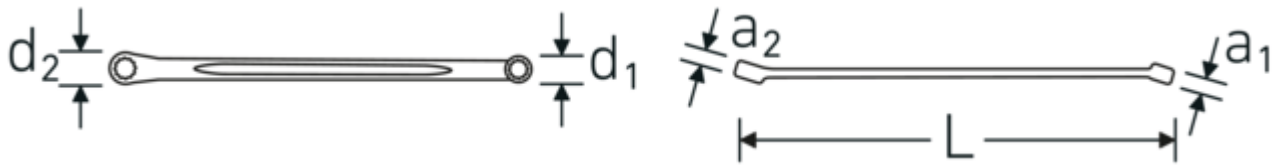

Double-ended ring spanner, inch, extra long, Spline-Drive profile

220aSP

Product no. **41161618**
GTIN **4018754133529**
Model **220aSP 16 x 18**

Label. Double-ended ring spanner Spanner size 1/2 x 9/16 " L.290mm

- Features.**
- extra long
 - with Spline-Drive profile
 - 15° angled
 - MS-33787, MIL-W-8982
 - HPQ® high performance steel, chrome plated

Advantages.

Extra long

Product highlights.

Technologies and features.

Double T-profile

Our combination and ring spanners have an additional recess in the middle of the tool. Similar to the principle of a double T-beam, this provides a tremendous load capacity and maximum strength whilst reducing weight.

Technical Drawing.

Technical Attributes.

a1	9,5 mm
a2	9,5 mm
Drive profile	Spline-Drive
d1	19 mm
d2	21 mm
Size of output profile	16 x 18
Length mm (L)	290 mm
Ring position	15 °
Spanner width 1 [inch]	1/2 "
Spanner width s 2 [inch]	9/16 "