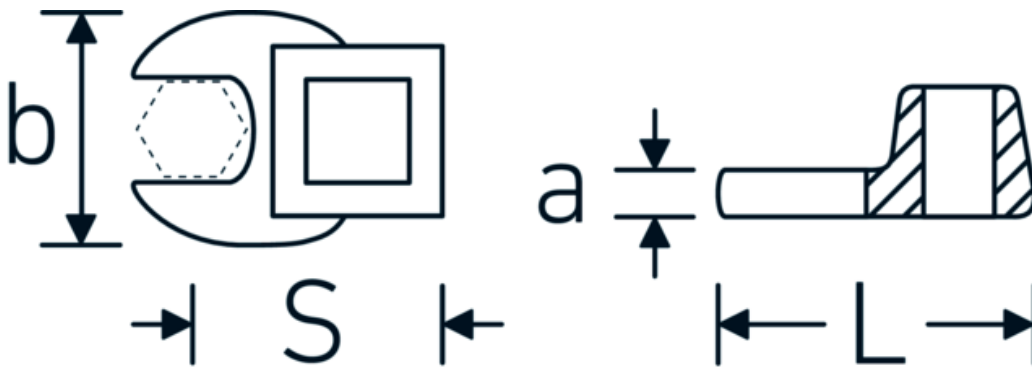

## CROW-FOOT wrench, inch

540a

Product no. 02500028  
GTIN 4018754004621  
Model 540 A 7/16

**Label.** 3/8 " CROW-FOOT wrench Wrench size 7/16" L.32mm

### Technical Drawing.

### Technical Attributes.

a	6,3 mm
Internal square drive (inch)	3/8 "
Width mm (b)	22,2 mm
Length mm (L)	32 mm
S	17,2 mm
Wrench size [inch]	7/16 "

## Variants.

Product no.	Model no. (ERP)	Description	GTIN
01500024	540 A 3/8	1/4 " CROW-FOOT wrench Wrench size 3/8" L.25,5mm	4018754173839
02500028	540 A 7/16	3/8 " CROW-FOOT wrench Wrench size 7/16" L.32mm	4018754004621
02500032	540 A 1/2	3/8 " CROW-FOOT wrench Wrench size 1/2" L.34,3mm	4018754004638
02500034	540 A 9/16	3/8 " CROW-FOOT wrench Wrench size 9/16" L.37,7mm	4018754004645
02500036	540 A 5/8	3/8 " CROW-FOOT wrench Wrench size 5/8" L.37,7mm	4018754004652
02500038	540 A 11/16	3/8 " CROW-FOOT wrench Wrench size 11/16" L.42,5mm	4018754004669
02500040	540 A 3/4	3/8 " CROW-FOOT wrench Wrench size 3/4" L.42,5mm	4018754004676
02500042	540 A 13/16	3/8 " CROW-FOOT wrench Wrench size 13/16" L.42,3mm	4018754004683
02500044	540 A 7/8	3/8 " CROW-FOOT wrench Wrench size 7/8" L.44,5mm	4018754004690
02500048	540 A 1	3/8 " CROW-FOOT wrench Wrench size 1" L.47mm	4018754004706
02500050	540 A 1 1/16	3/8 " CROW-FOOT wrench Wrench size 1 1/16" L.47mm	4018754004713
02500052	540 A 1 1/8	3/8 " CROW-FOOT wrench Wrench size 1 1/8" L.50mm	4018754004720
02500054	540 A 1 3/16	3/8 " CROW-FOOT wrench Wrench size 1 3/16" L.50mm	4018754004737
02500056	540 A 1 1/4	3/8 " CROW-FOOT wrench Wrench size 1 1/4" L.53mm	4018754004744
02500058	540 A 1 5/16	3/8 " CROW-FOOT wrench Wrench size 1 5/16" L.53mm	4018754004751