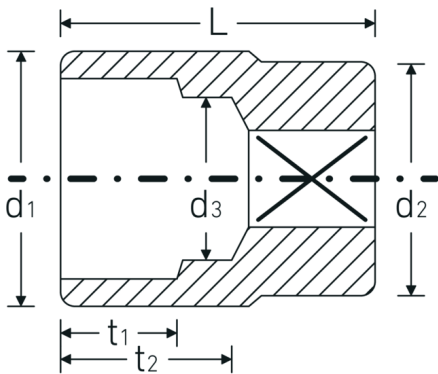

Sockets 3/4", inch

55a

Product no. **05410042**
GTIN **4018754127214**
Model **55 A 13/16**

Label.

3/4 " Socket Wrench size 13/16" L.51mm

Technical Drawing.

Technical Attributes.

Drive profile	bi-hex AS-Drive®
Internal square drive (inch)	3/4 "
d1	31 mm
d2	34,7 mm
d3	19,4 mm
Length mm (L)	51 mm
Wrench size [inch]	13/16 "
t1	16,5 mm
t2	25,1 mm

Logistics data.

Depth mm (IFS)	51
Width mm (IFS)	35
Height mm (IFS)	35
Length (packed, mm)	100
Width (packed, mm)	50
Height (packed, mm)	35
Volume (packed, dm ³)	0.175 dm ³
Product no.	05410042
Weight (gross, kg)	0,390

Variants.

Product no.	Model no. (ERP)	Description	GTIN
05410040	55 A 3/4	3/4 " Socket Wrench size 3/4" L.50mm	4018754127207
05410042	55 A 13/16	3/4 " Socket Wrench size 13/16" L.51mm	4018754127214
05410044	55 A 7/8	3/4 " Socket Wrench size 7/8" L.51mm	4018754009312
05410046	55 A 15/16	3/4 " Socket Wrench size 15/16" L.51mm	4018754009329
05410048	55 A 1	3/4 " Socket Wrench size 1" L.52mm	4018754009343
05410050	55 A 1 1/16	3/4 " Socket Wrench size 1 1/16" L.54mm	4018754009350
05410052	55 A 1 1/8	3/4 " Socket Wrench size 1 1/8" L.57mm	4018754009367
05410056	55 A 1 1/4	3/4 " Socket Wrench size 1 1/4" L.58mm	4018754009381
05410058	55 A 1 5/16	3/4 " Socket Wrench size 1 5/16" L.59mm	4018754009398
05410060	55 A 1 3/8	3/4 " Socket Wrench size 1 3/8" L.59mm	4018754009404
05410062	55 A 1 7/16	3/4 " Socket Wrench size 1 7/16" L.60mm	4018754009411
05410064	55 A 1 1/2	3/4 " Socket Wrench size 1 1/2" L.64mm	4018754009428
05410066	55 A 1 5/8	3/4 " Socket Wrench size 1 5/8" L.67mm	4018754009442
05410067	55 A 1 11/16	3/4 " Socket Wrench size 1 11/16" L.70mm	4018754009459
05410068	55 A 1 3/4	3/4 " Socket Wrench size 1 3/4" L.70mm	4018754009466
05410069	55 A 1 13/16	3/4 " Socket Wrench size 1 13/16" L.73mm	4018754009473
05410070	55 A 1 7/8	3/4 " Socket Wrench size 1 7/8" L.76mm	4018754009480
05410072	55 A 2	3/4 " Socket Wrench size 2" L.80mm	4018754009497