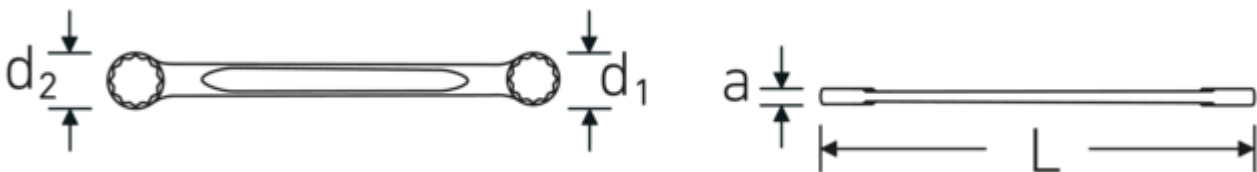

Double-ended ring spanner, metric

StahlwilleSTABIL®21

Product no. **41051922**
 GTIN **4018754021369**
 Model **21 19 x 22**

Label. Double-ended ring spanner Spanner size 19 x 22 mm L.210mm

Features. StahlwilleSTABIL®

- straight
- DIN 837/ISO 10103
- Chrome Alloy Steel, chrome plated

Advantages.

Straight

Technical Drawing.

Technical Attributes.

a	9 mm
Drive profile	bi-hex AS-Drive®
d1	27,6 mm
d2	32,4 mm

Logistics data.

Depth mm (IFS)	209
Width mm (IFS)	31
Height mm (IFS)	9
Length (packed, mm)	220

DIN	DIN 837 / ISO 10103	Width (packed, mm)	60
Length mm (L)	210 mm	Height (packed, mm)	30
Spanner width 1 [mm]	19 mm	Volume (packed, dm3)	0.396 dm3
Spanner width 2 [mm]	22 mm	Art. no.	41051922
		Weight (gross, kg)	0,575
		Weight PAP (kg)	0,000
		Weight PVC (kg)	0,006
		GTIN	4018754021369
		Country of origin	GERMANY
		Region of origin	Nordrhein-Westfalen
		WEEE/ElektroG	nicht ear-pflichtig
		Customs tariff no.	82041100
		Packing standard	5
		Weight	109 g