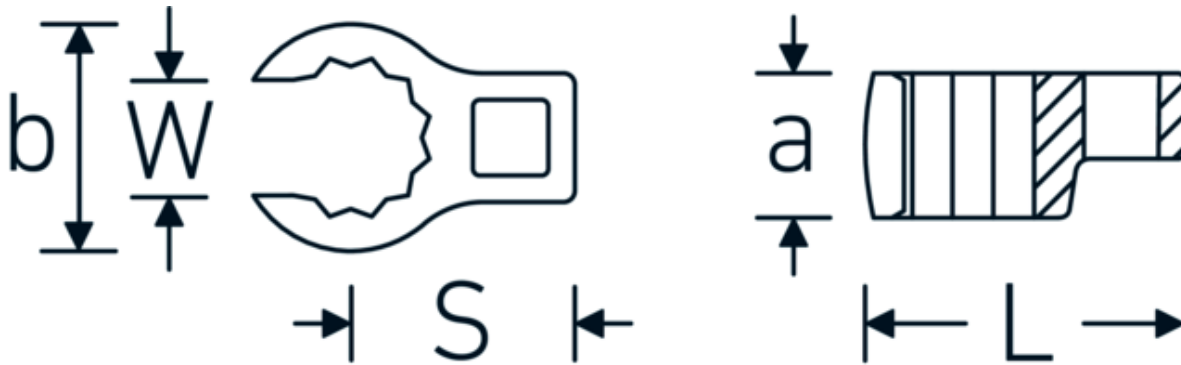

CROW-RING spanner

440a

Product no. **03490072**
GTIN **4018754008544**
Model **440 A 2**

Label. 1/2 " CROW-RING spanner Spanner size 2" L.83,2mm

- Features.**
- Chrome Alloy Steel, chrome plated
 - caution! Modified settings on torque wrench
 - size 3/8: for Volvo aircraft engine, type "JAS"

Technical Drawing.

Technical Attributes.

a	27,5 mm
Internal square drive (inch)	1/2 "
Width mm (b)	70,5 mm
Length mm (L)	83,2 mm
S	44,1 mm
Spanner size [inch]	2 "

Logistics data.

Depth mm (IFS)	83
Width mm (IFS)	71
Height mm (IFS)	28
Length (packed, mm)	83
Width (packed, mm)	71
Height (packed, mm)	28

Variants.

Art. no.	Model no. (ERP)	Description	GTIN
01490024	440 A 3/8	1/4 " CROW-RING spanner Spanner size 3/8" L.28,4mm	4018754116805
01490028	440 A 7/16	1/4 " CROW-RING spanner Spanner size 7/16" L.28mm	4018754001460
01490032	440 A 1/2	1/4 " CROW-RING spanner Spanner size 1/2" L.30,5mm	4018754001477
01490034	440 A 9/16	1/4 " CROW-RING spanner Spanner size 9/16" L.31,7mm	4018754001484
02490036	440 A 5/8	3/8 " CROW-RING spanner Spanner size 5/8" L.36,5mm	4018754004546
02490038	440 A 11/16	3/8 " CROW-RING spanner Spanner size 11/16" L.39,2mm	4018754004553
02490040	440 A 3/4	3/8 " CROW-RING spanner Spanner size 3/4" L.40,9mm	4018754004560
02490042	440 A 13/16	3/8 " CROW-RING spanner Spanner size 13/16" L.42,9mm	4018754004577
02490044	440 A 7/8	3/8 " CROW-RING spanner Spanner size 7/8" L.45,2mm	4018754004584
02490046	440 A 15/16	3/8 " CROW-RING spanner Spanner size 15/16" L.47,2mm	4018754004591
02490048	440 A 1	3/8 " CROW-RING spanner Spanner size 1" L.49,3mm	4018754004607
02490050	440 A 1 1/16	3/8 " CROW-RING spanner Spanner size 1 1/16" L.52,8mm	4018754004614
03490052	440 A 1 1/8	1/2 " CROW-RING spanner Spanner size 1 1/8" L.56,8mm	4018754008445
03490056	440 A 1 1/4	1/2 " CROW-RING spanner Spanner size 1 1/4" L.62,5mm	4018754008452