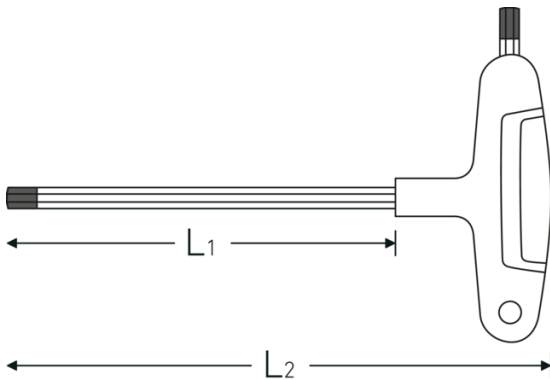

### Label.

Hex screwdriver Hex drive 3 mm L.150mm

### Technical Drawing.

### Technical Attributes.

Drive profile	hex
External hex drive (mm)	3 mm
L1	150 mm
L2	174 mm

### Logistics data.

Depth mm (IFS)	177
Width mm (IFS)	110
Height mm (IFS)	22
Length (packed, mm)	410
Width (packed, mm)	200
Height (packed, mm)	45
Volume (packed, dm <sup>3</sup> )	3.69 dm <sup>3</sup>
Product no.	43253030
Weight (gross, kg)	0,454